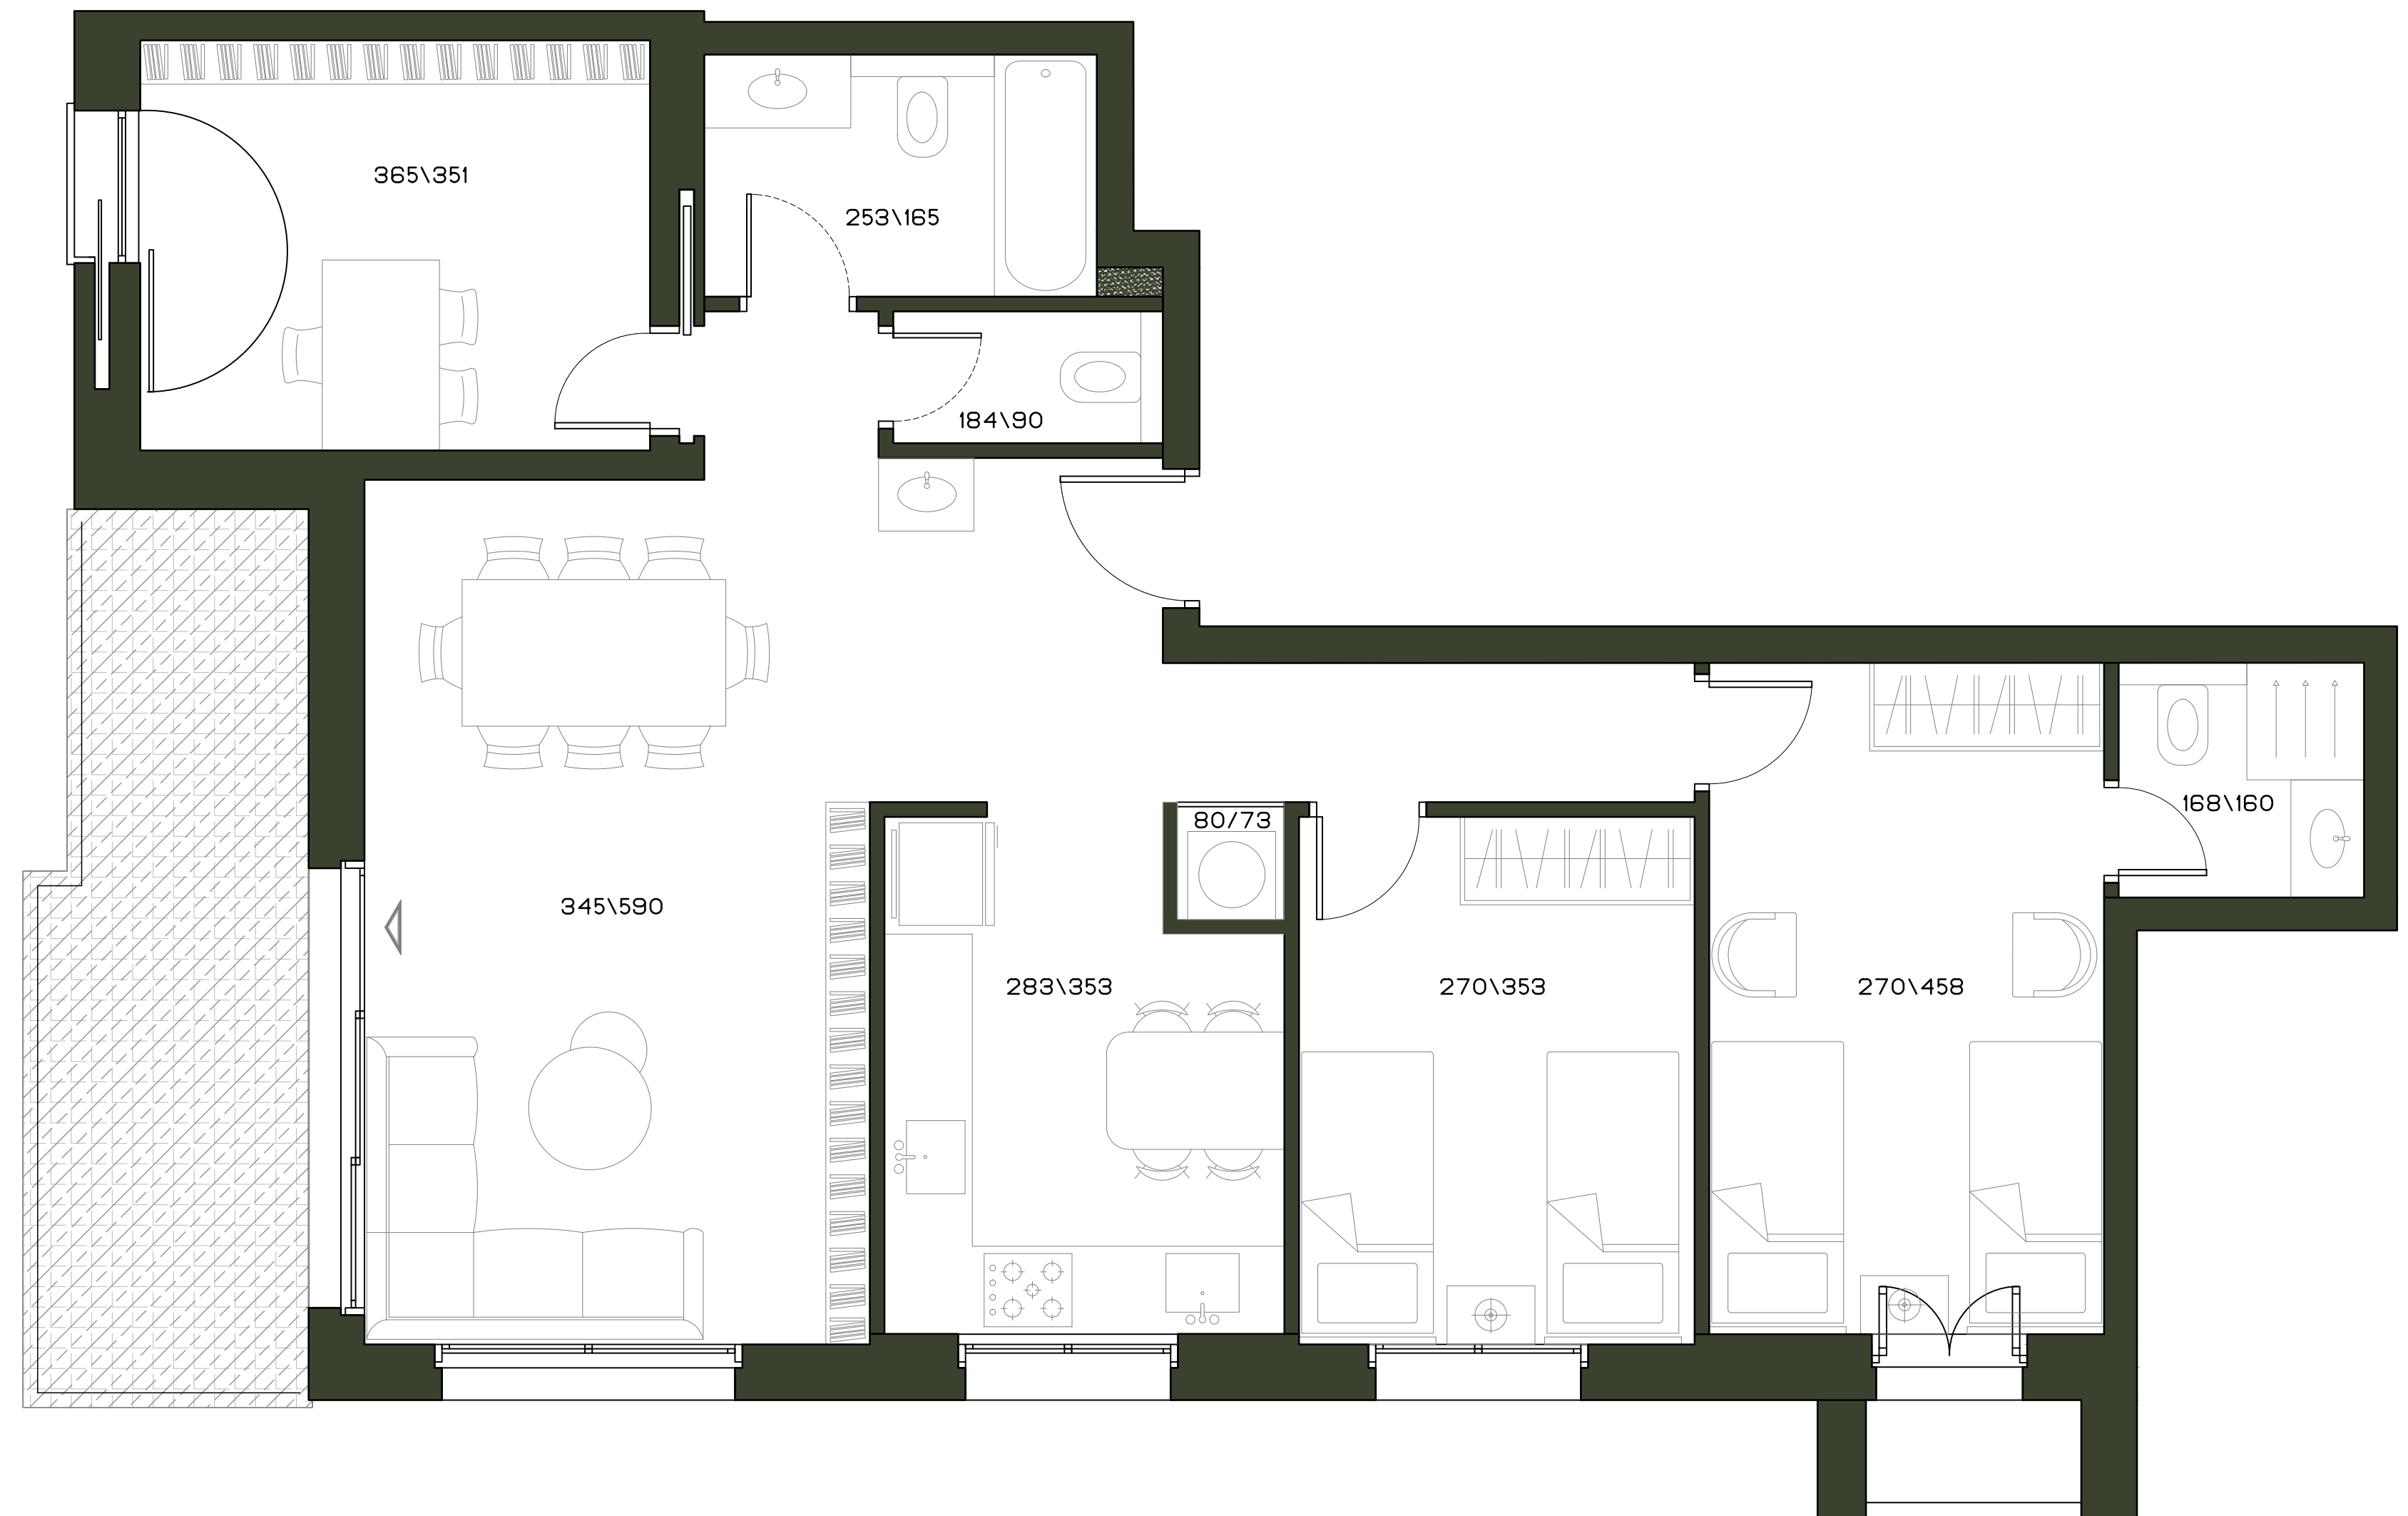

Building 3

Type

J

FLOOR 09  
ROOMS 05

APARTMENT AREA 98.2 sq mr  
BALCONY AREA 11.2 sq mr  
SUKKAH AREA 11.2 sq mr

APARTMENT NO. 36

DISCOVER PEACE IN ROMEMA

Building 3

Type

J

FLOOR 09  
ROOMS 05

APARTMENT AREA 98.2 sq mr  
BALCONY AREA 11.2 sq mr  
SUKKAH AREA 11.2 sq mr

APARTMENT NO. 36

DISCOVER PEACE IN ROMEMA