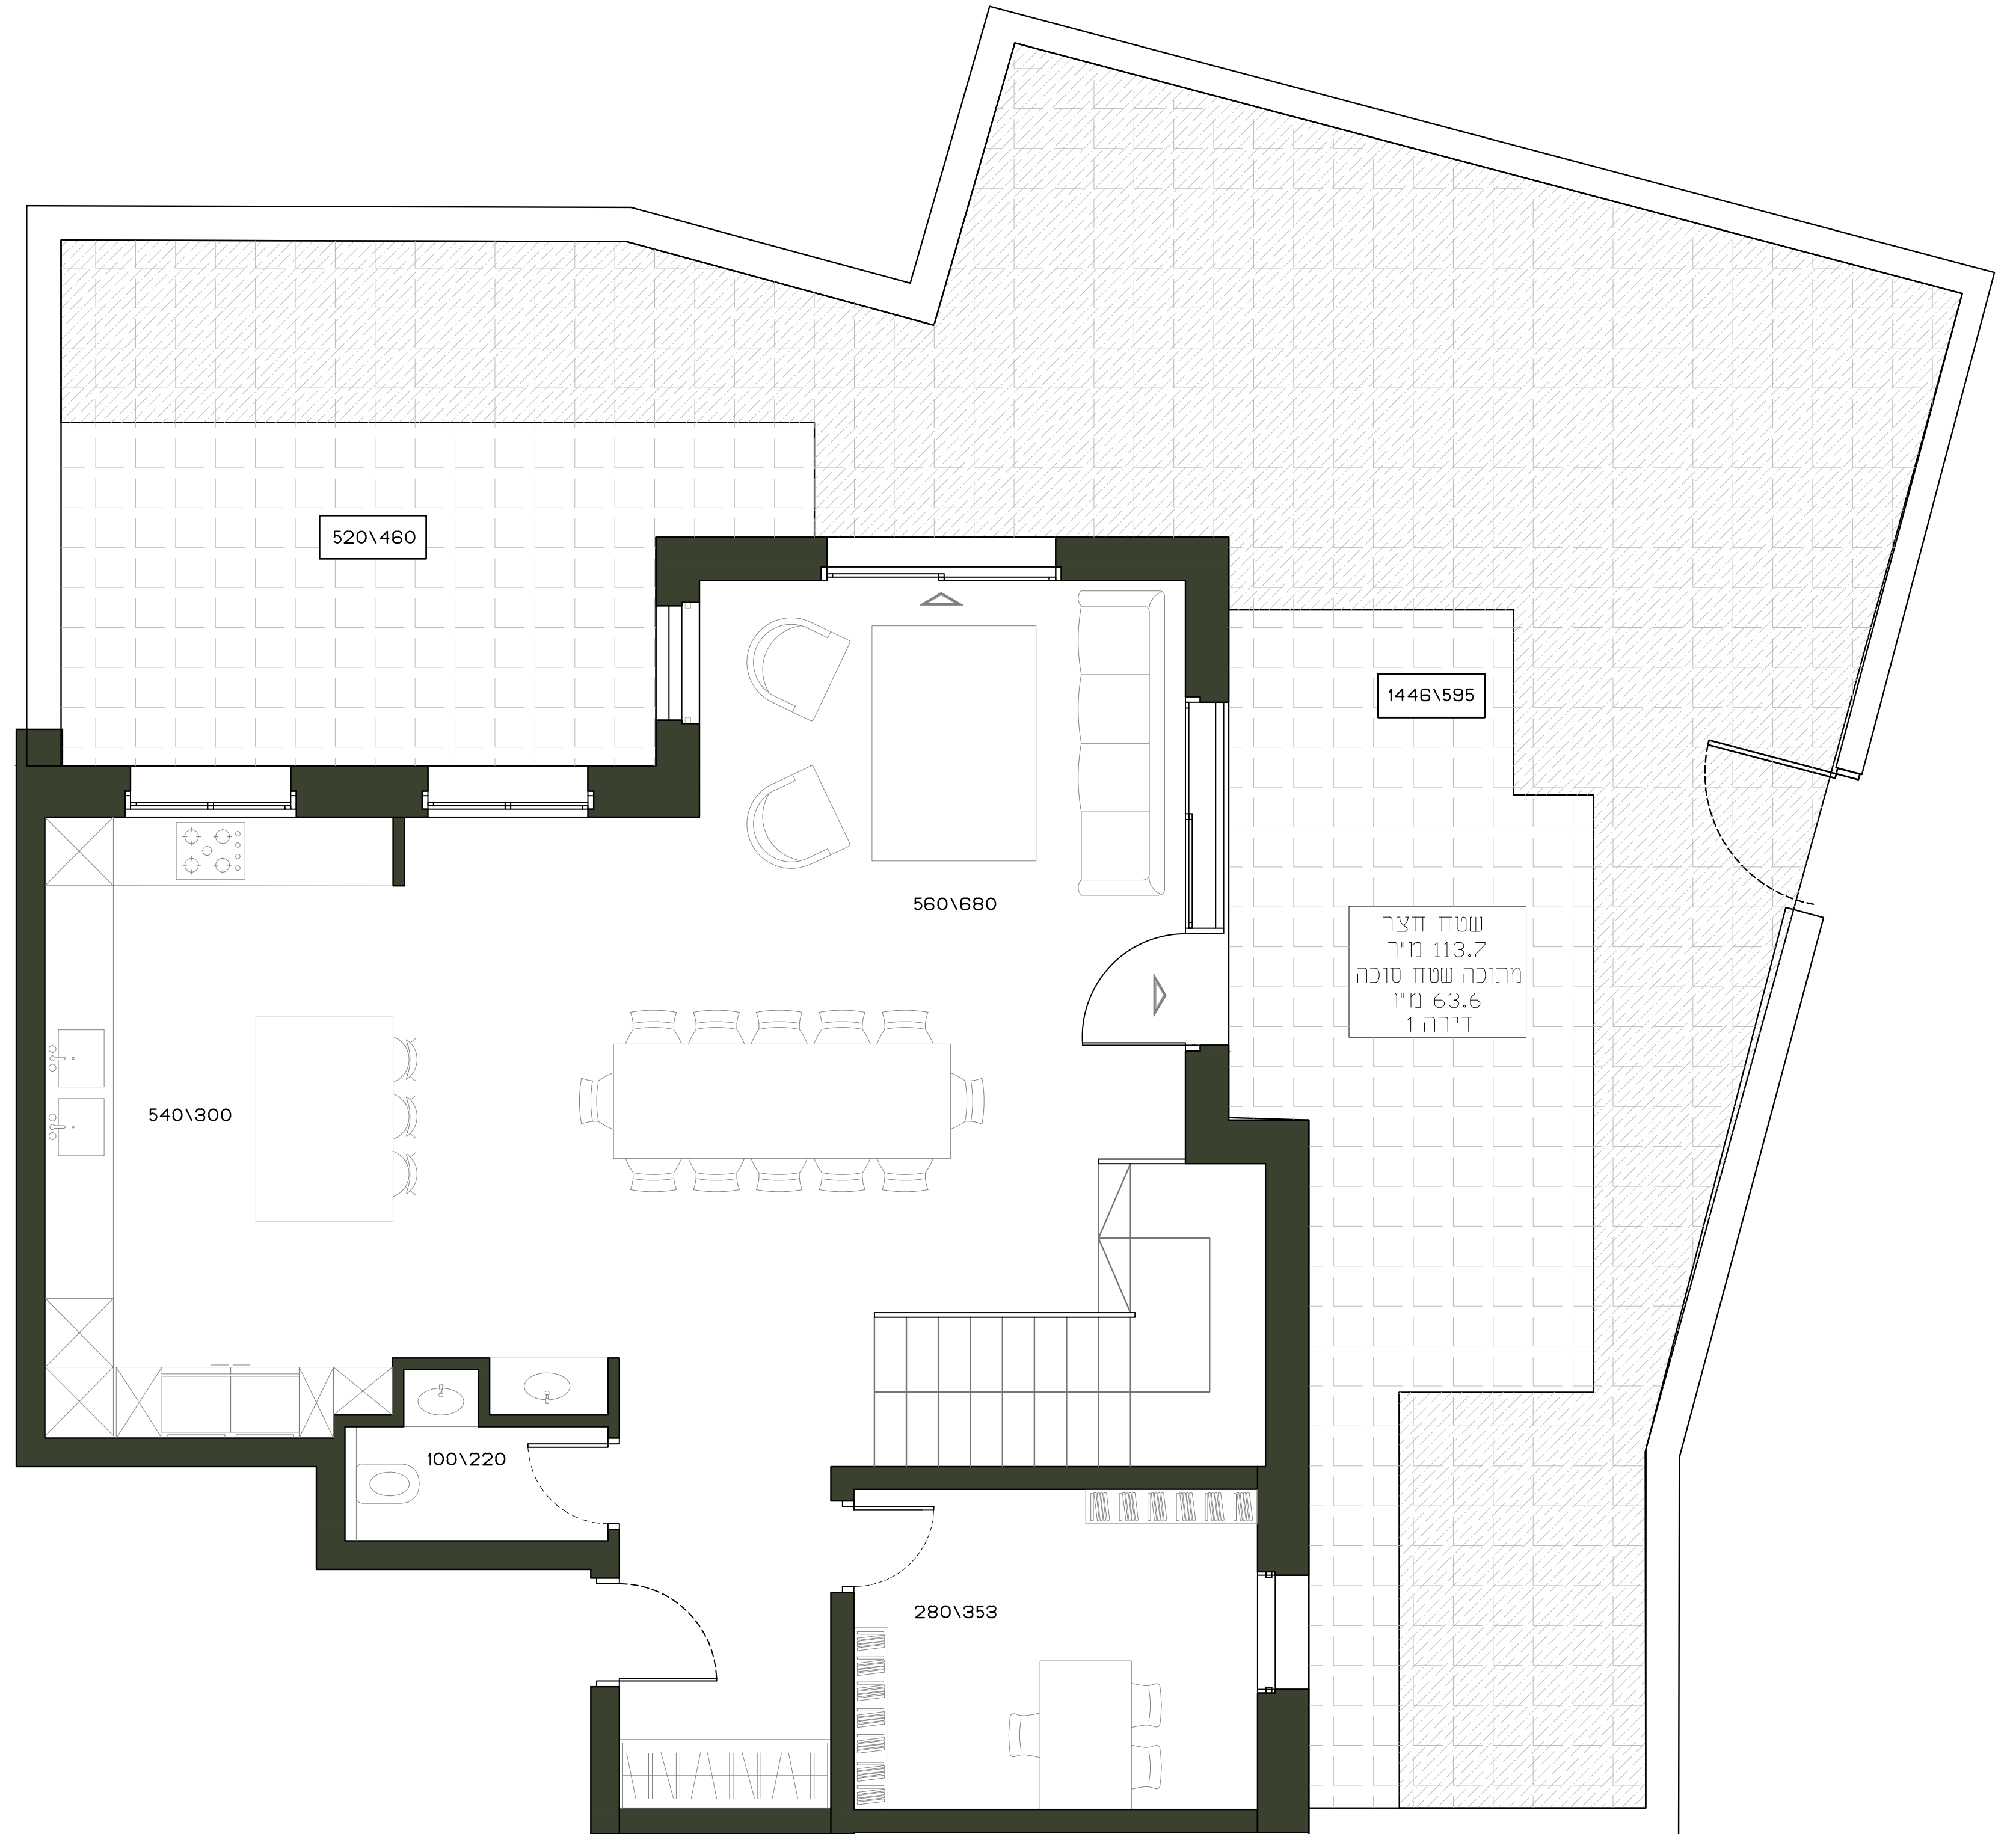

Building 1

Type

A

DUPLEX

FLOOR -01
ROOMS 02

APARTMENT AREA 99 sq mr
YARD AREA 113.7 sq mr
SUKKAH AREA 63.6 sq mr

APARTMENT NO. 1

DISCOVER PEACE IN ROMEMA

LEVEL 1

Building 1

Type

A

DUPLEX

FLOOR 00
ROOMS 04

APARTMENT AREA 99 sq mr

APARTMENT NO. 1