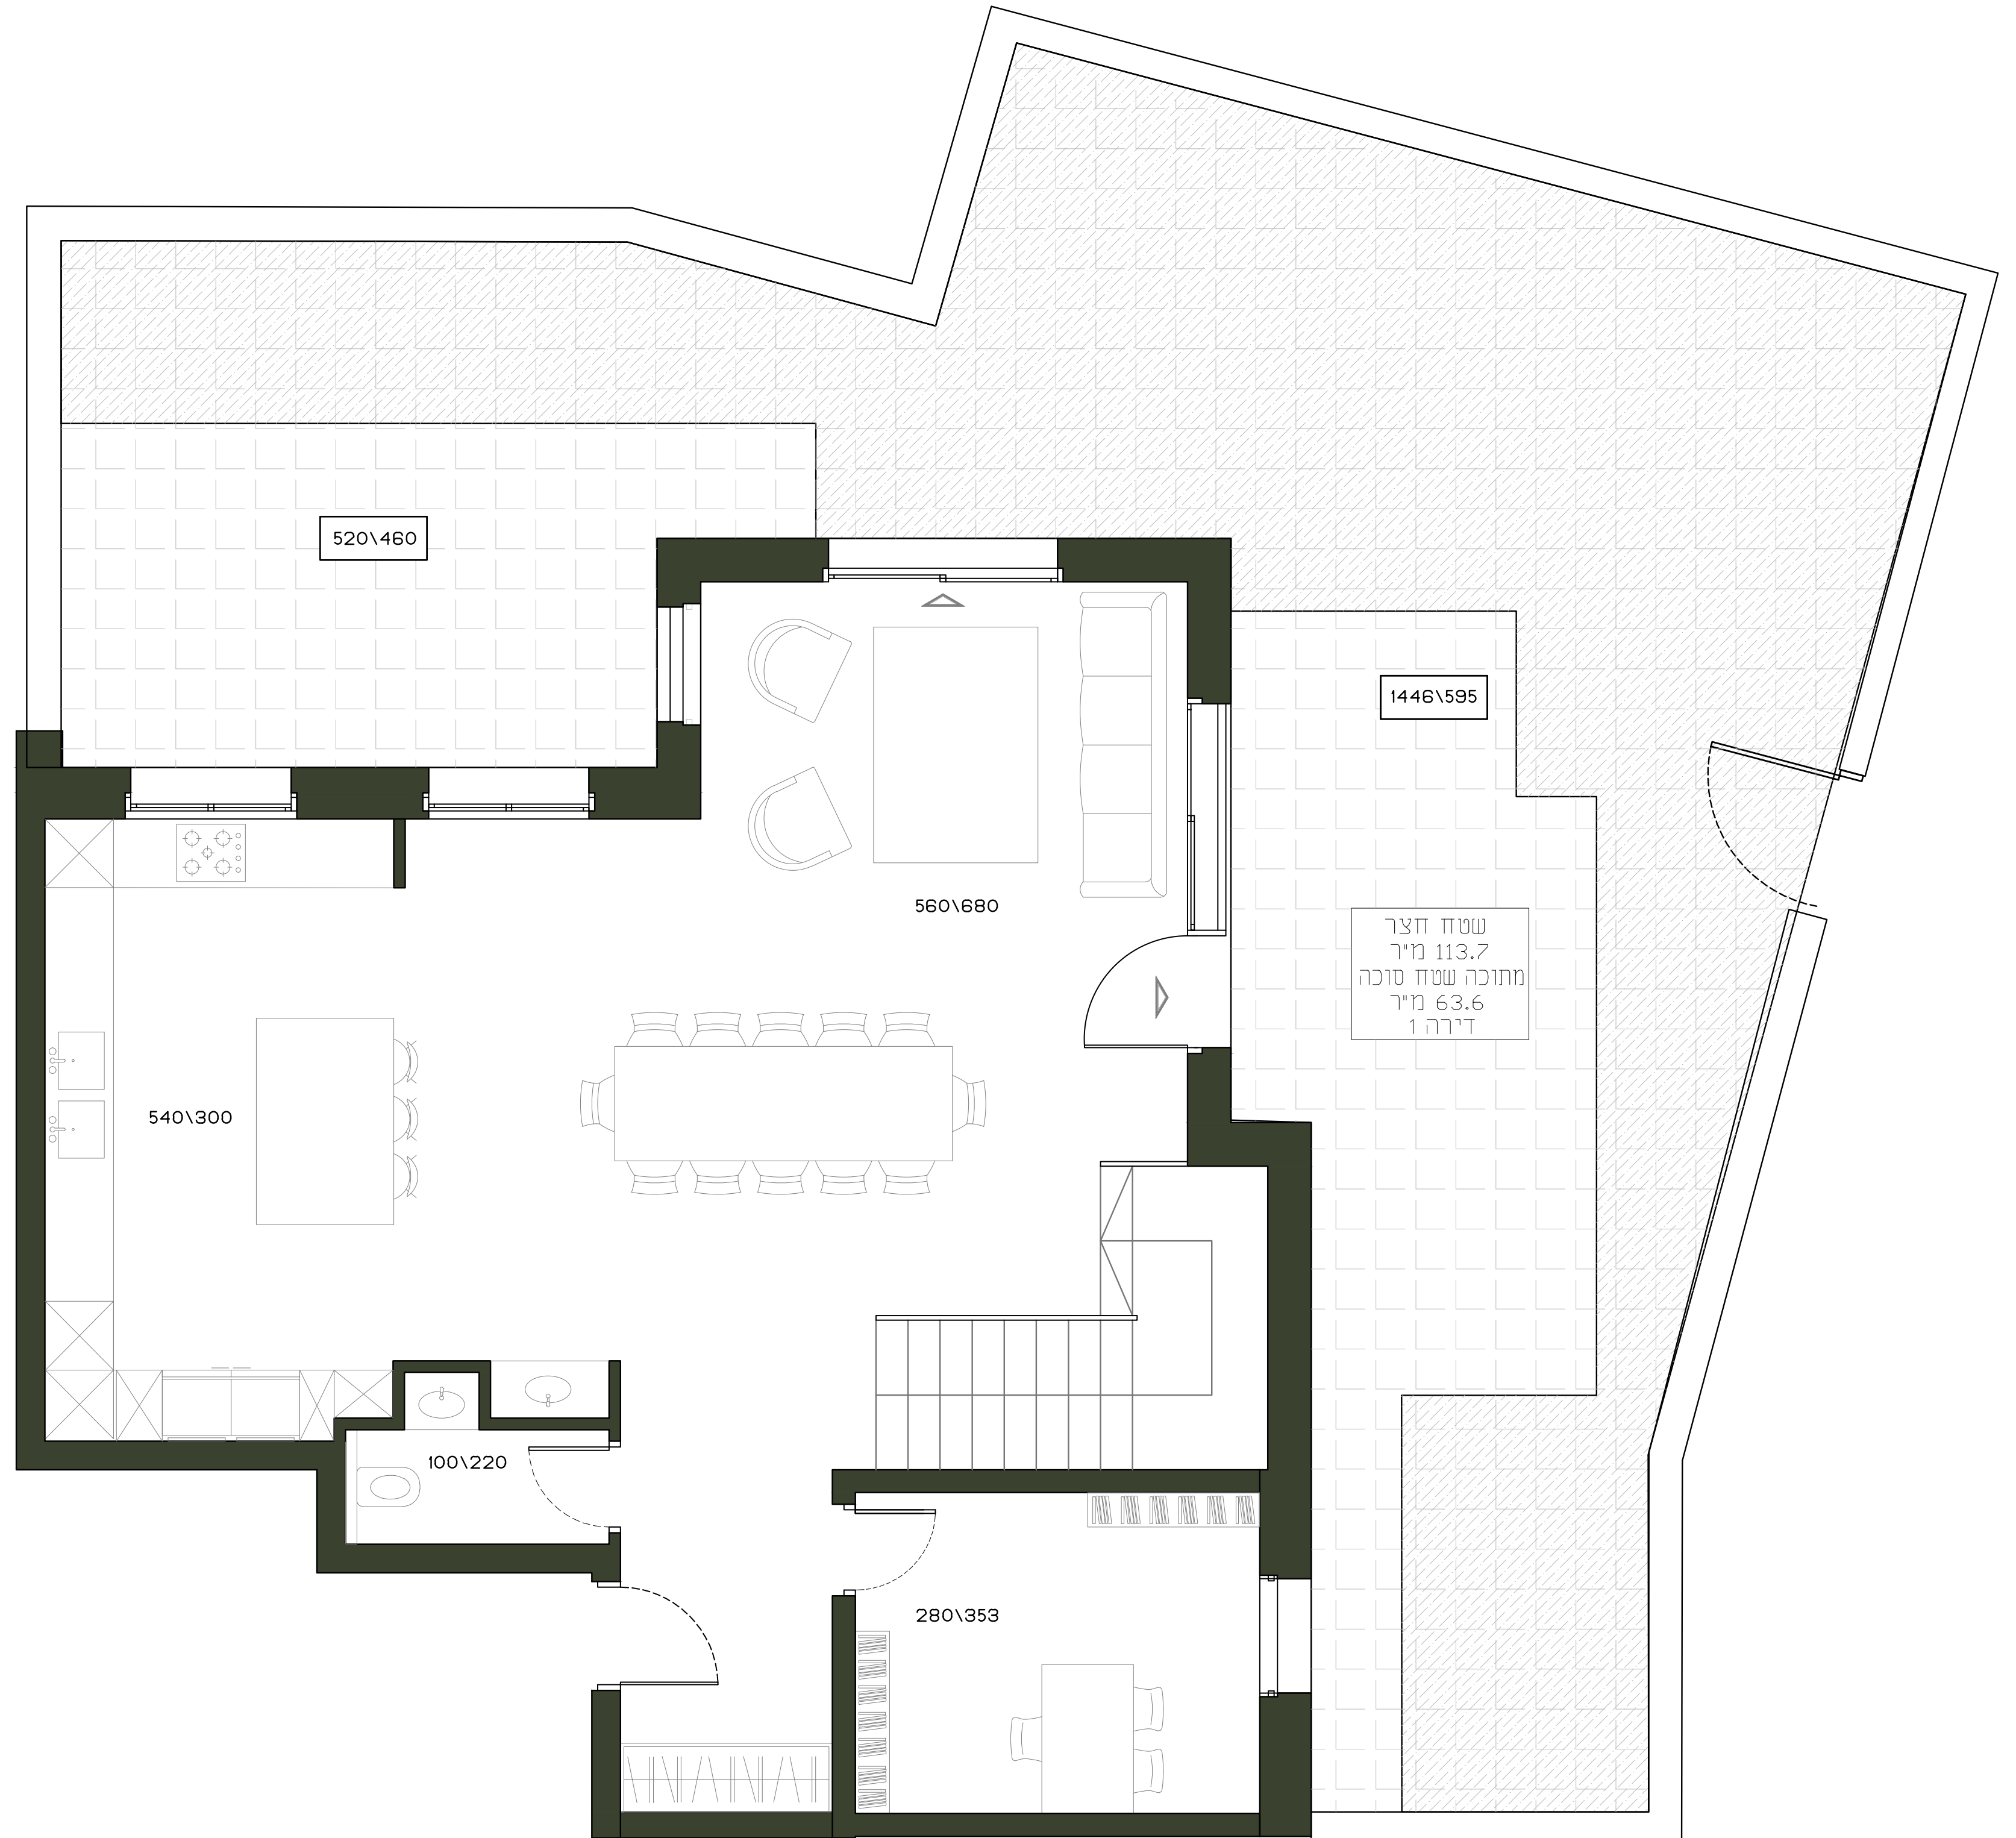

Building 1

Type
A

DUPLEX

APARTMENT AREA: 195 sq m^r

Building 1

Type

A

DUPLEX

FLOOR -01
ROOMS 02

APARTMENT AREA 99 sq mr
YARD AREA 113.7 sq mr

DISCOVER PEACE IN ROMEMA

LEVEL 1

Building 1

Type

A

DUPLEX

FLOOR 00
ROOMS 04

APARTMENT AREA 99 sq mr

DISCOVER PEACE IN ROMEMA