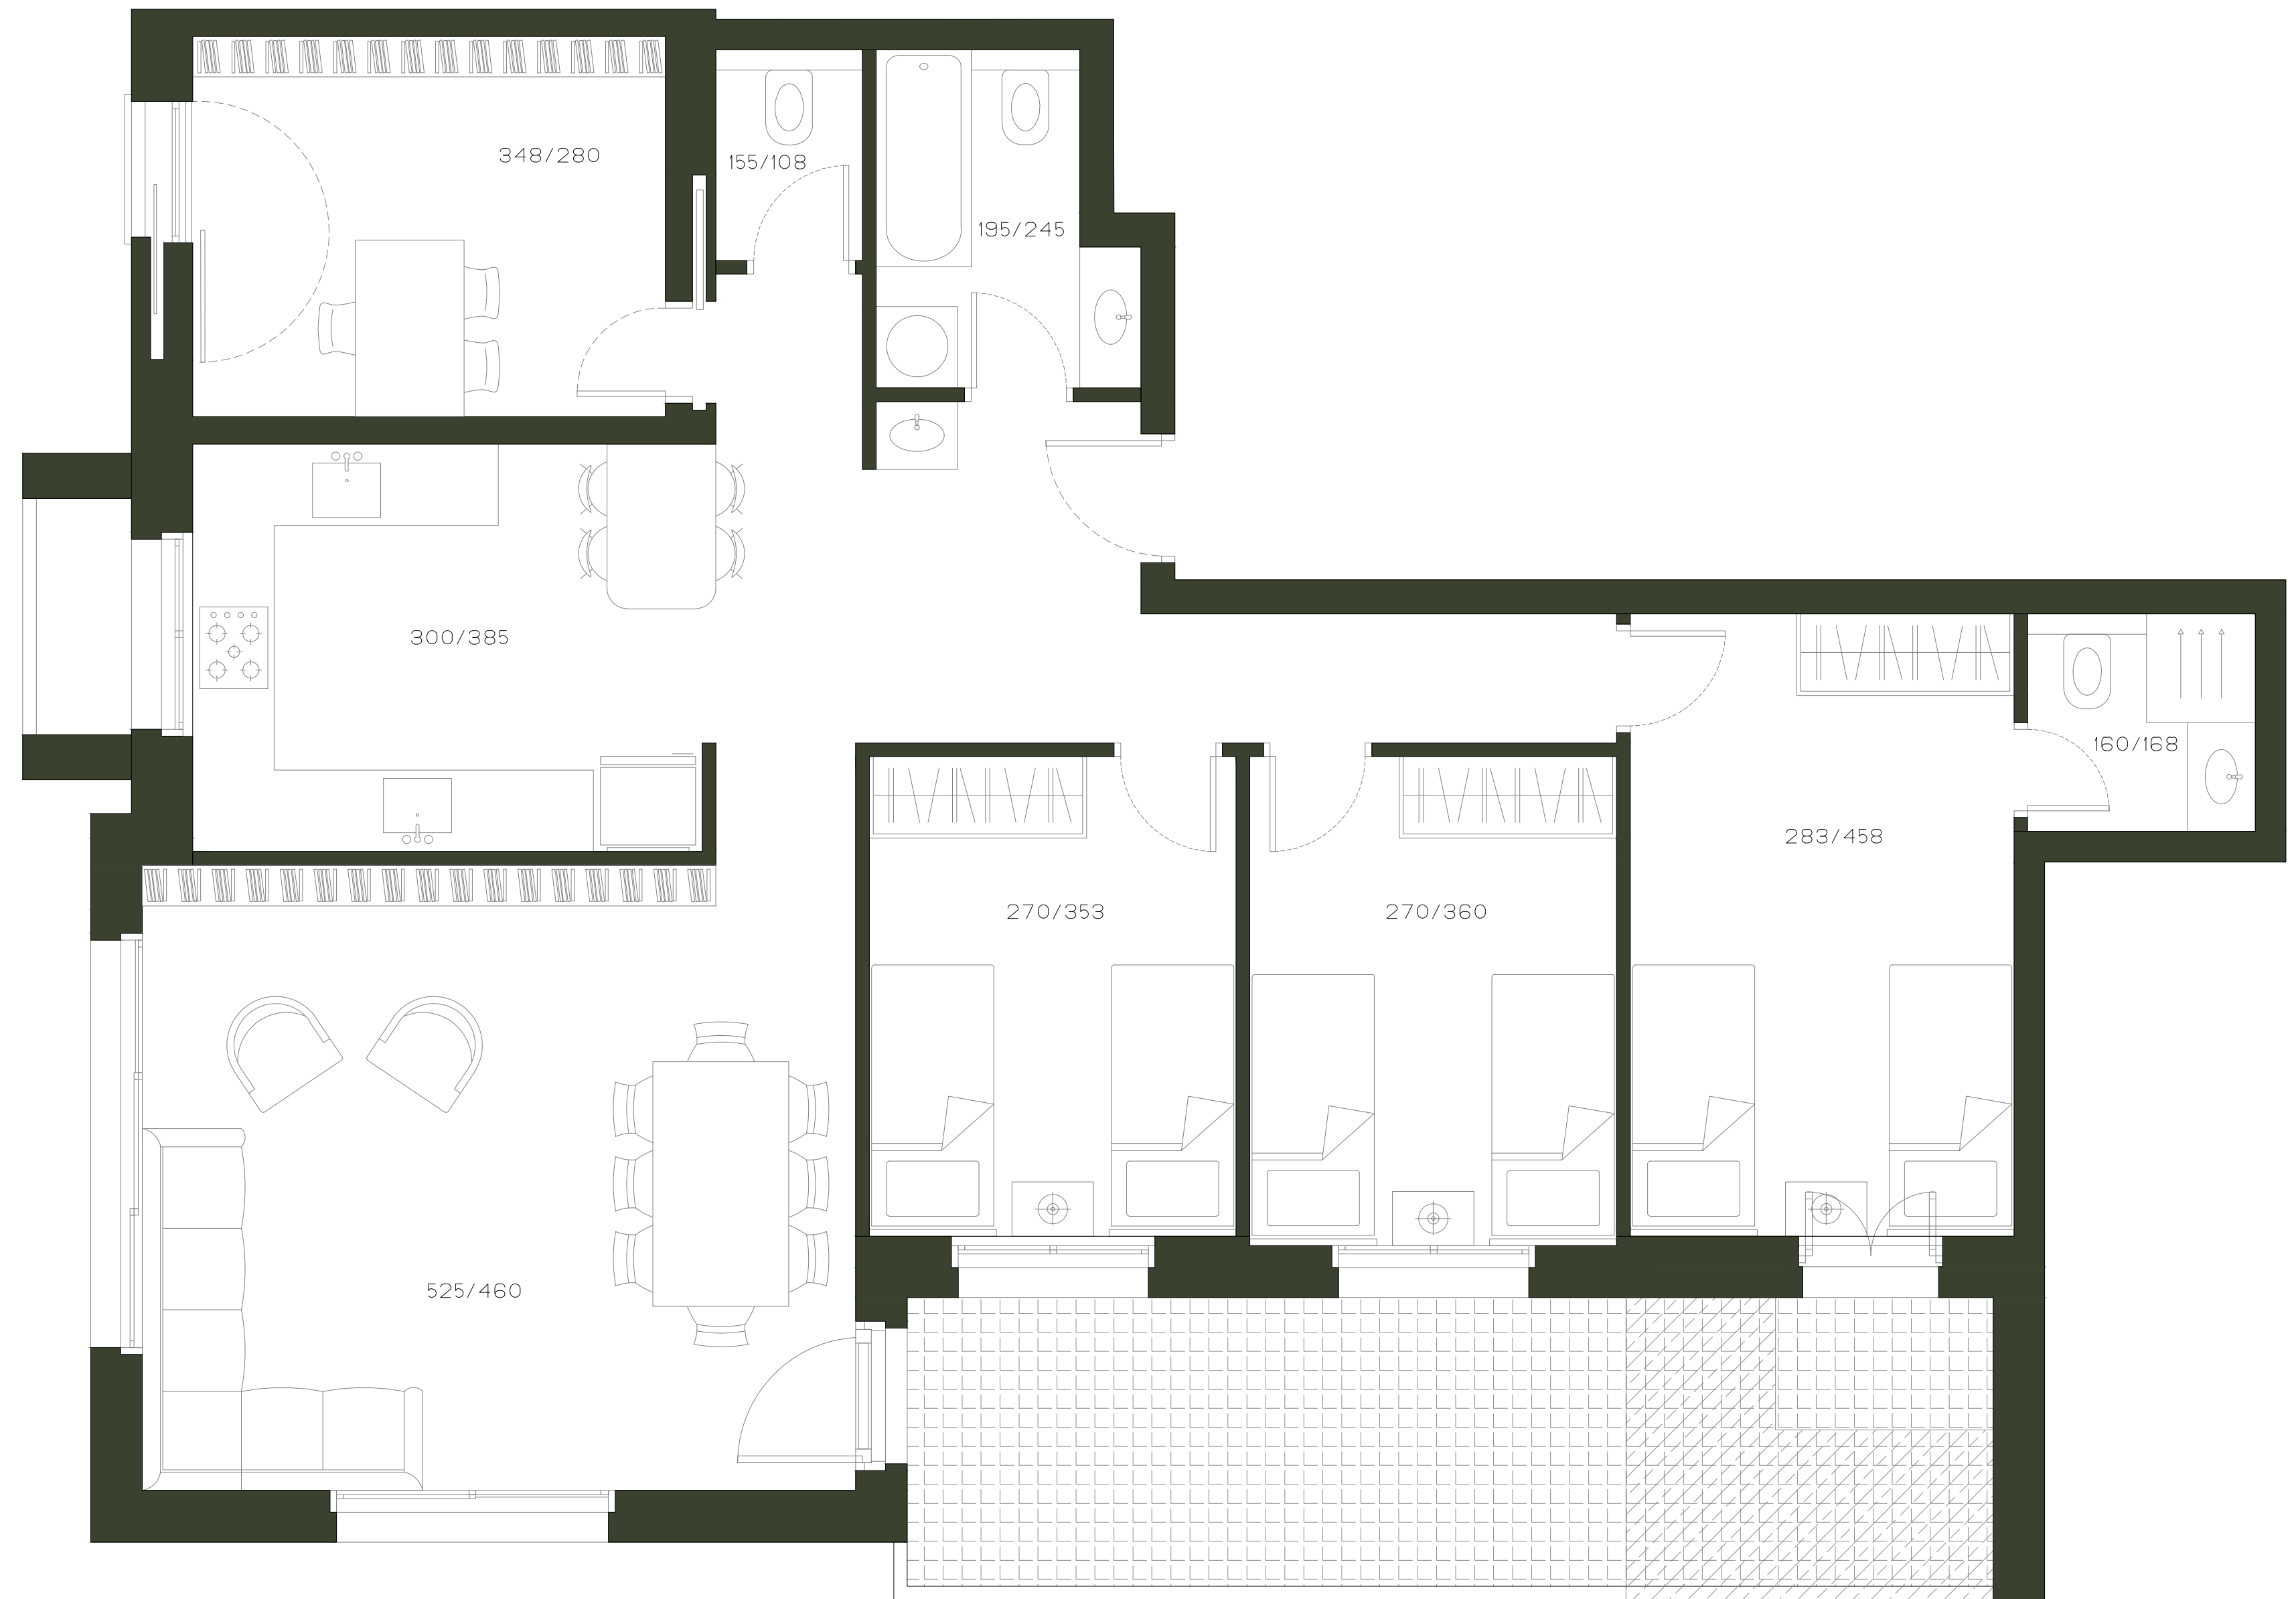

DISCOVER PEACE IN ROMEMA

VARIATION ① 2 3 4 5

Building 3

Type

H1

FLOOR 01  
ROOMS 05

APARTMENT AREA 121 sq mr  
BALCONY AREA 18 sq mr

DISCOVER PEACE IN ROMEMA

VARIATION 1 ② 3 4 5

Building 3

Type  
**H1**

FLOOR 01  
ROOMS 05

APARTMENT AREA 121 sq mr  
BALCONY AREA 18 sq mr

DISCOVER PEACE IN ROMEMA

VARIATION 1 2 ③ 4 5

Building 3

Type  
**H1**

FLOOR 01  
ROOMS 03

APARTMENT AREA 121 sq mr  
BALCONY AREA 18 sq mr

DISCOVER PEACE IN ROMEMA

Building 3

Type

H1

FLOOR 01  
ROOMS 05