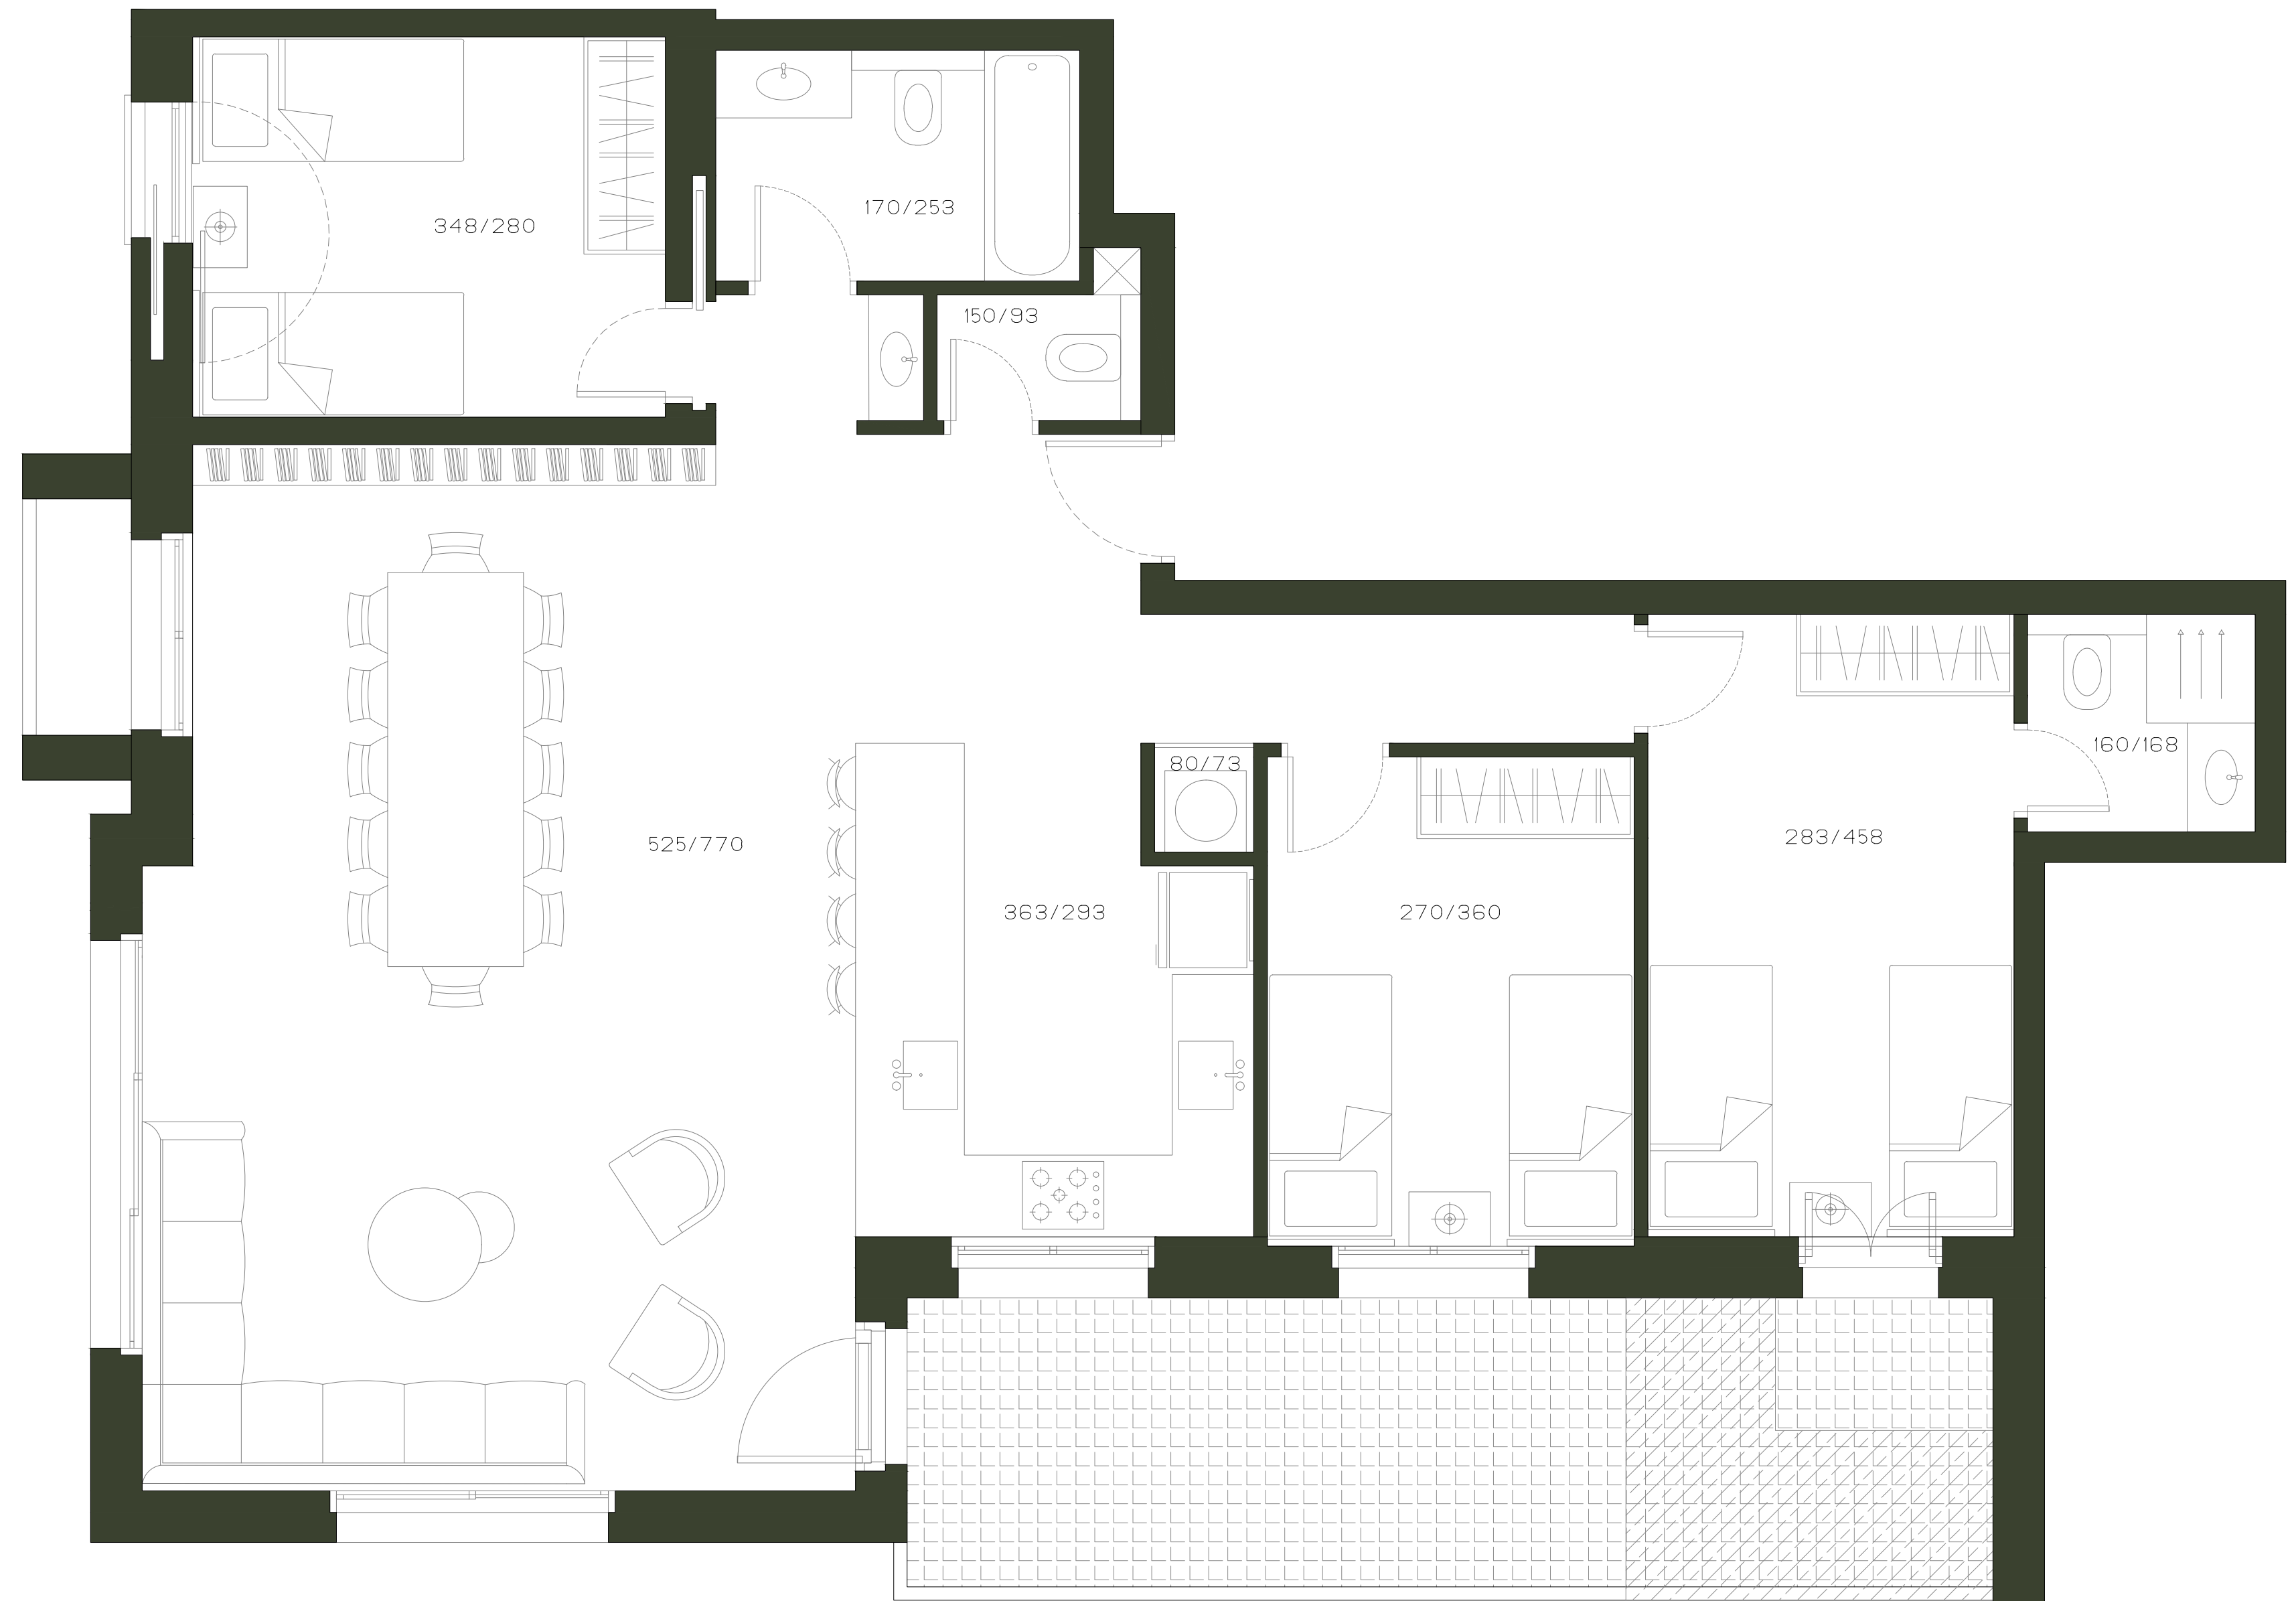

DISCOVER PEACE IN ROMEMA

VARIATION ① 2 3 4 5

Building 3

Type

H1

FLOOR 01  
ROOMS 05

APARTMENT AREA 121 sq mr  
BALCONY AREA 18 sq mr

DISCOVER PEACE IN ROMEMA

VARIATION 1 ② 3 4 5

Building 3

Type  
**H1**

FLOOR 01  
ROOMS 05

APARTMENT AREA 121 sq mr  
BALCONY AREA 18 sq mr

DISCOVER PEACE IN ROMEMA

VARIATION 1 2 ③ 4 5

Building 3

Type  
**H1**

FLOOR 01  
ROOMS 03

APARTMENT AREA 121 sq mr  
BALCONY AREA 18 sq mr

DISCOVER PEACE IN ROMEMA

Building 3

Type

H1

FLOOR 01  
ROOMS 05