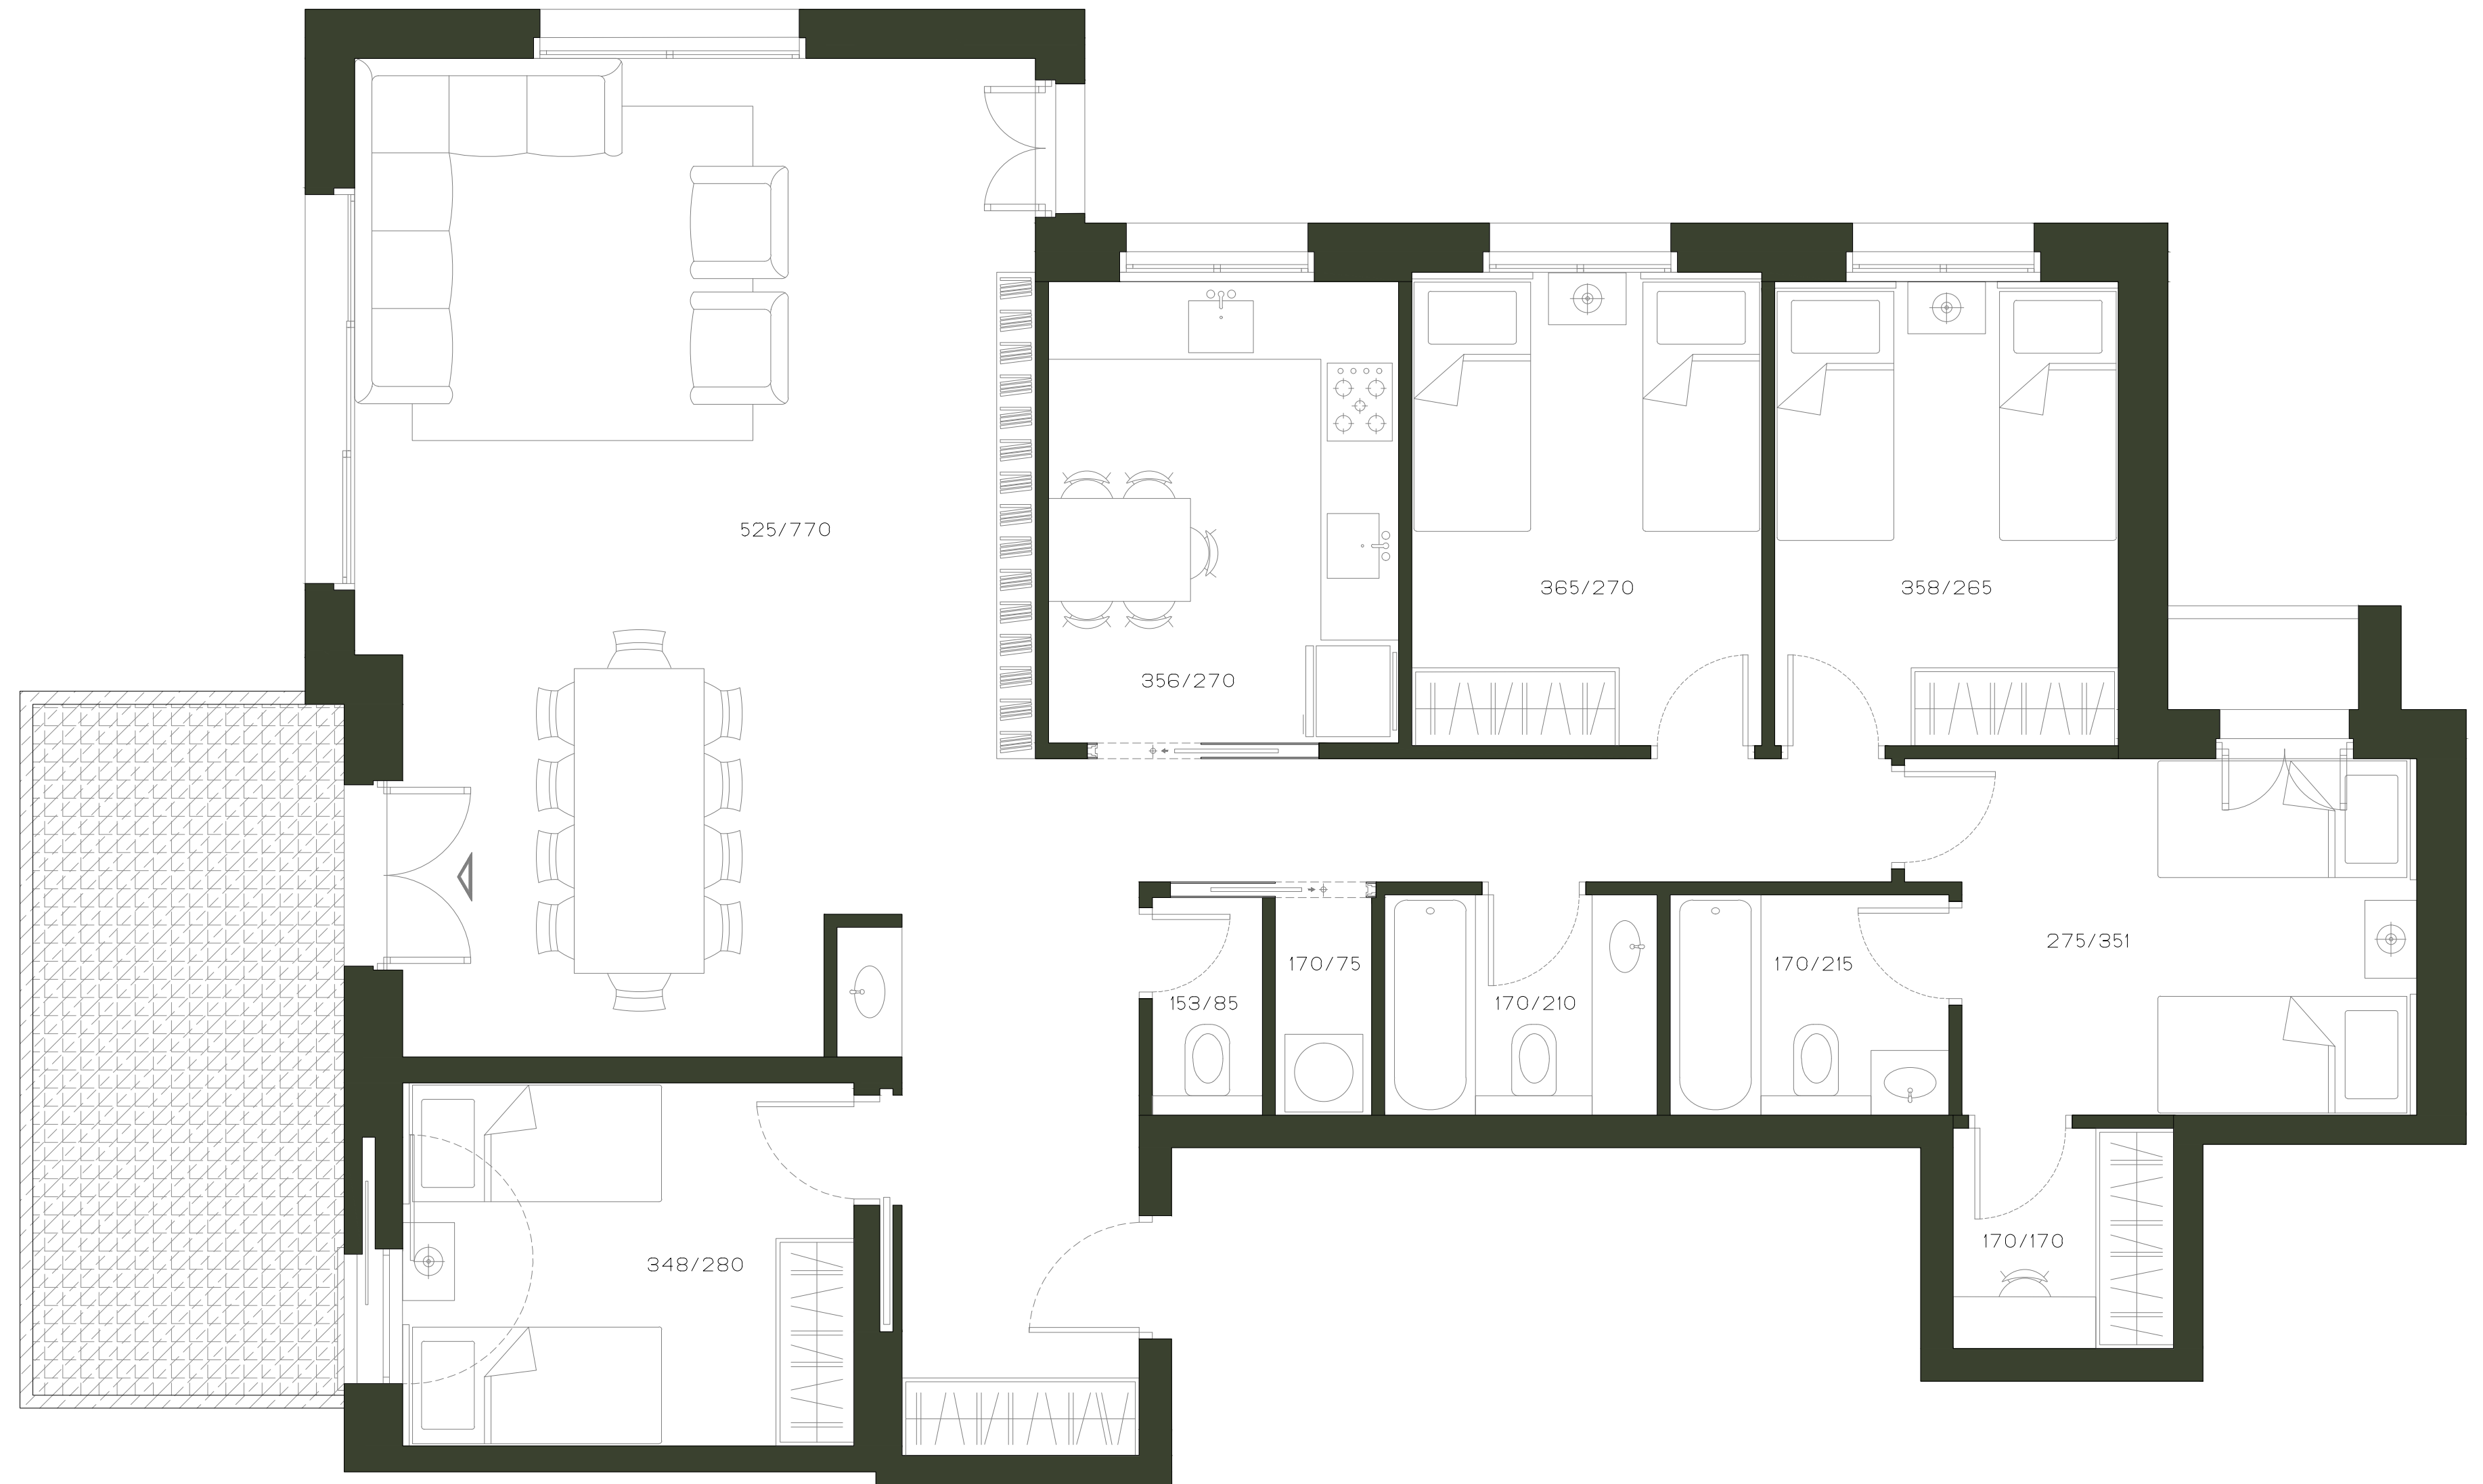

Building 3

Type
C1

APARTMENT AREA: 137.9 sq m r

Building 3

Type

C1

FLOOR 07
ROOMS 06

APARTMENT AREA 138 sq mr
BALCONY AREA 13.7 sq mr

DISCOVER PEACE IN ROMEMA

Building 3

Type

C1

FLOOR 07
ROOMS 06

APARTMENT AREA 138 sq mr
BALCONY AREA 13.7 sq mr

DISCOVER PEACE IN ROMEMA

Building 3

Type

C1

FLOOR 01
ROOMS 05

APARTMENT AREA 138 sq mr
BALCONY AREA 13.7 sq mr

DISCOVER PEACE IN ROMEMA