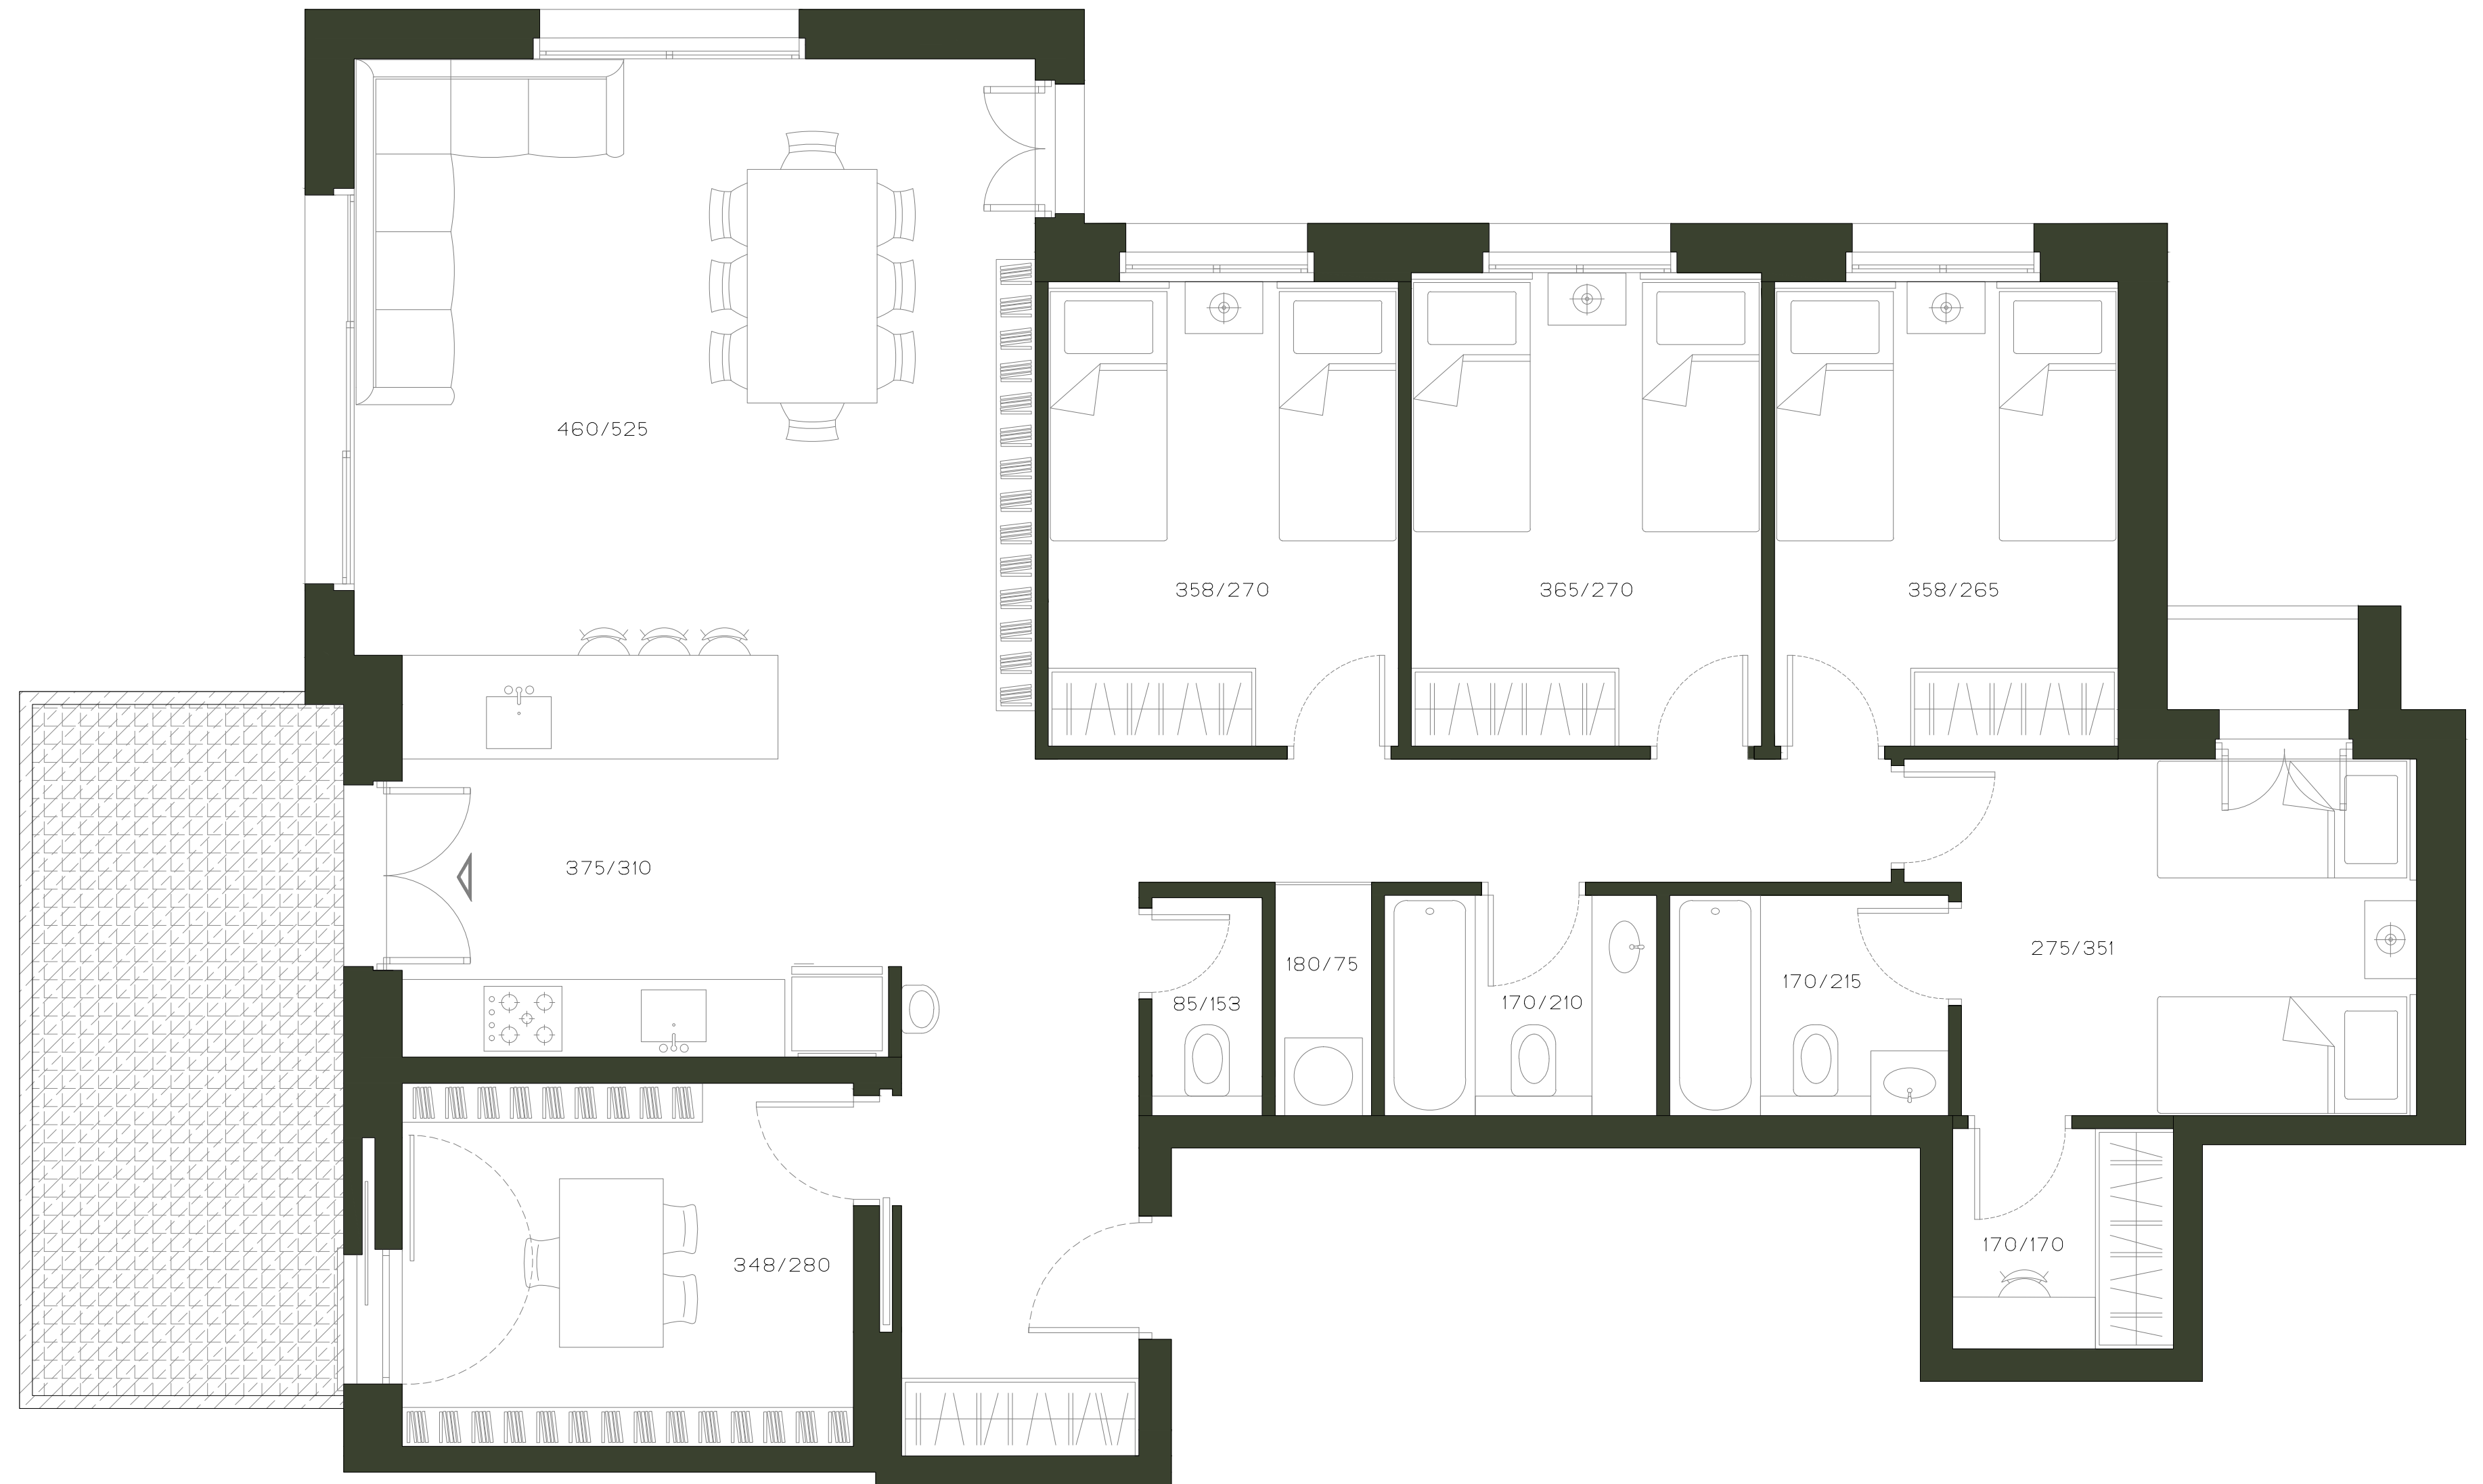

Building 3

Type
C1

APARTMENT AREA: 137.9 sq m r

Building 3

Type

C1

FLOOR 07
ROOMS 06

APARTMENT AREA 138 sq mr
BALCONY AREA 13.7 sq mr

DISCOVER PEACE IN ROMEMA

Building 3

Type

C1

FLOOR 07
ROOMS 06

APARTMENT AREA 138 sq mr
BALCONY AREA 13.7 sq mr

DISCOVER PEACE IN ROMEMA

Building 3

Type

C1

FLOOR 01
ROOMS 05

APARTMENT AREA 138 sq mr
BALCONY AREA 13.7 sq mr

DISCOVER PEACE IN ROMEMA