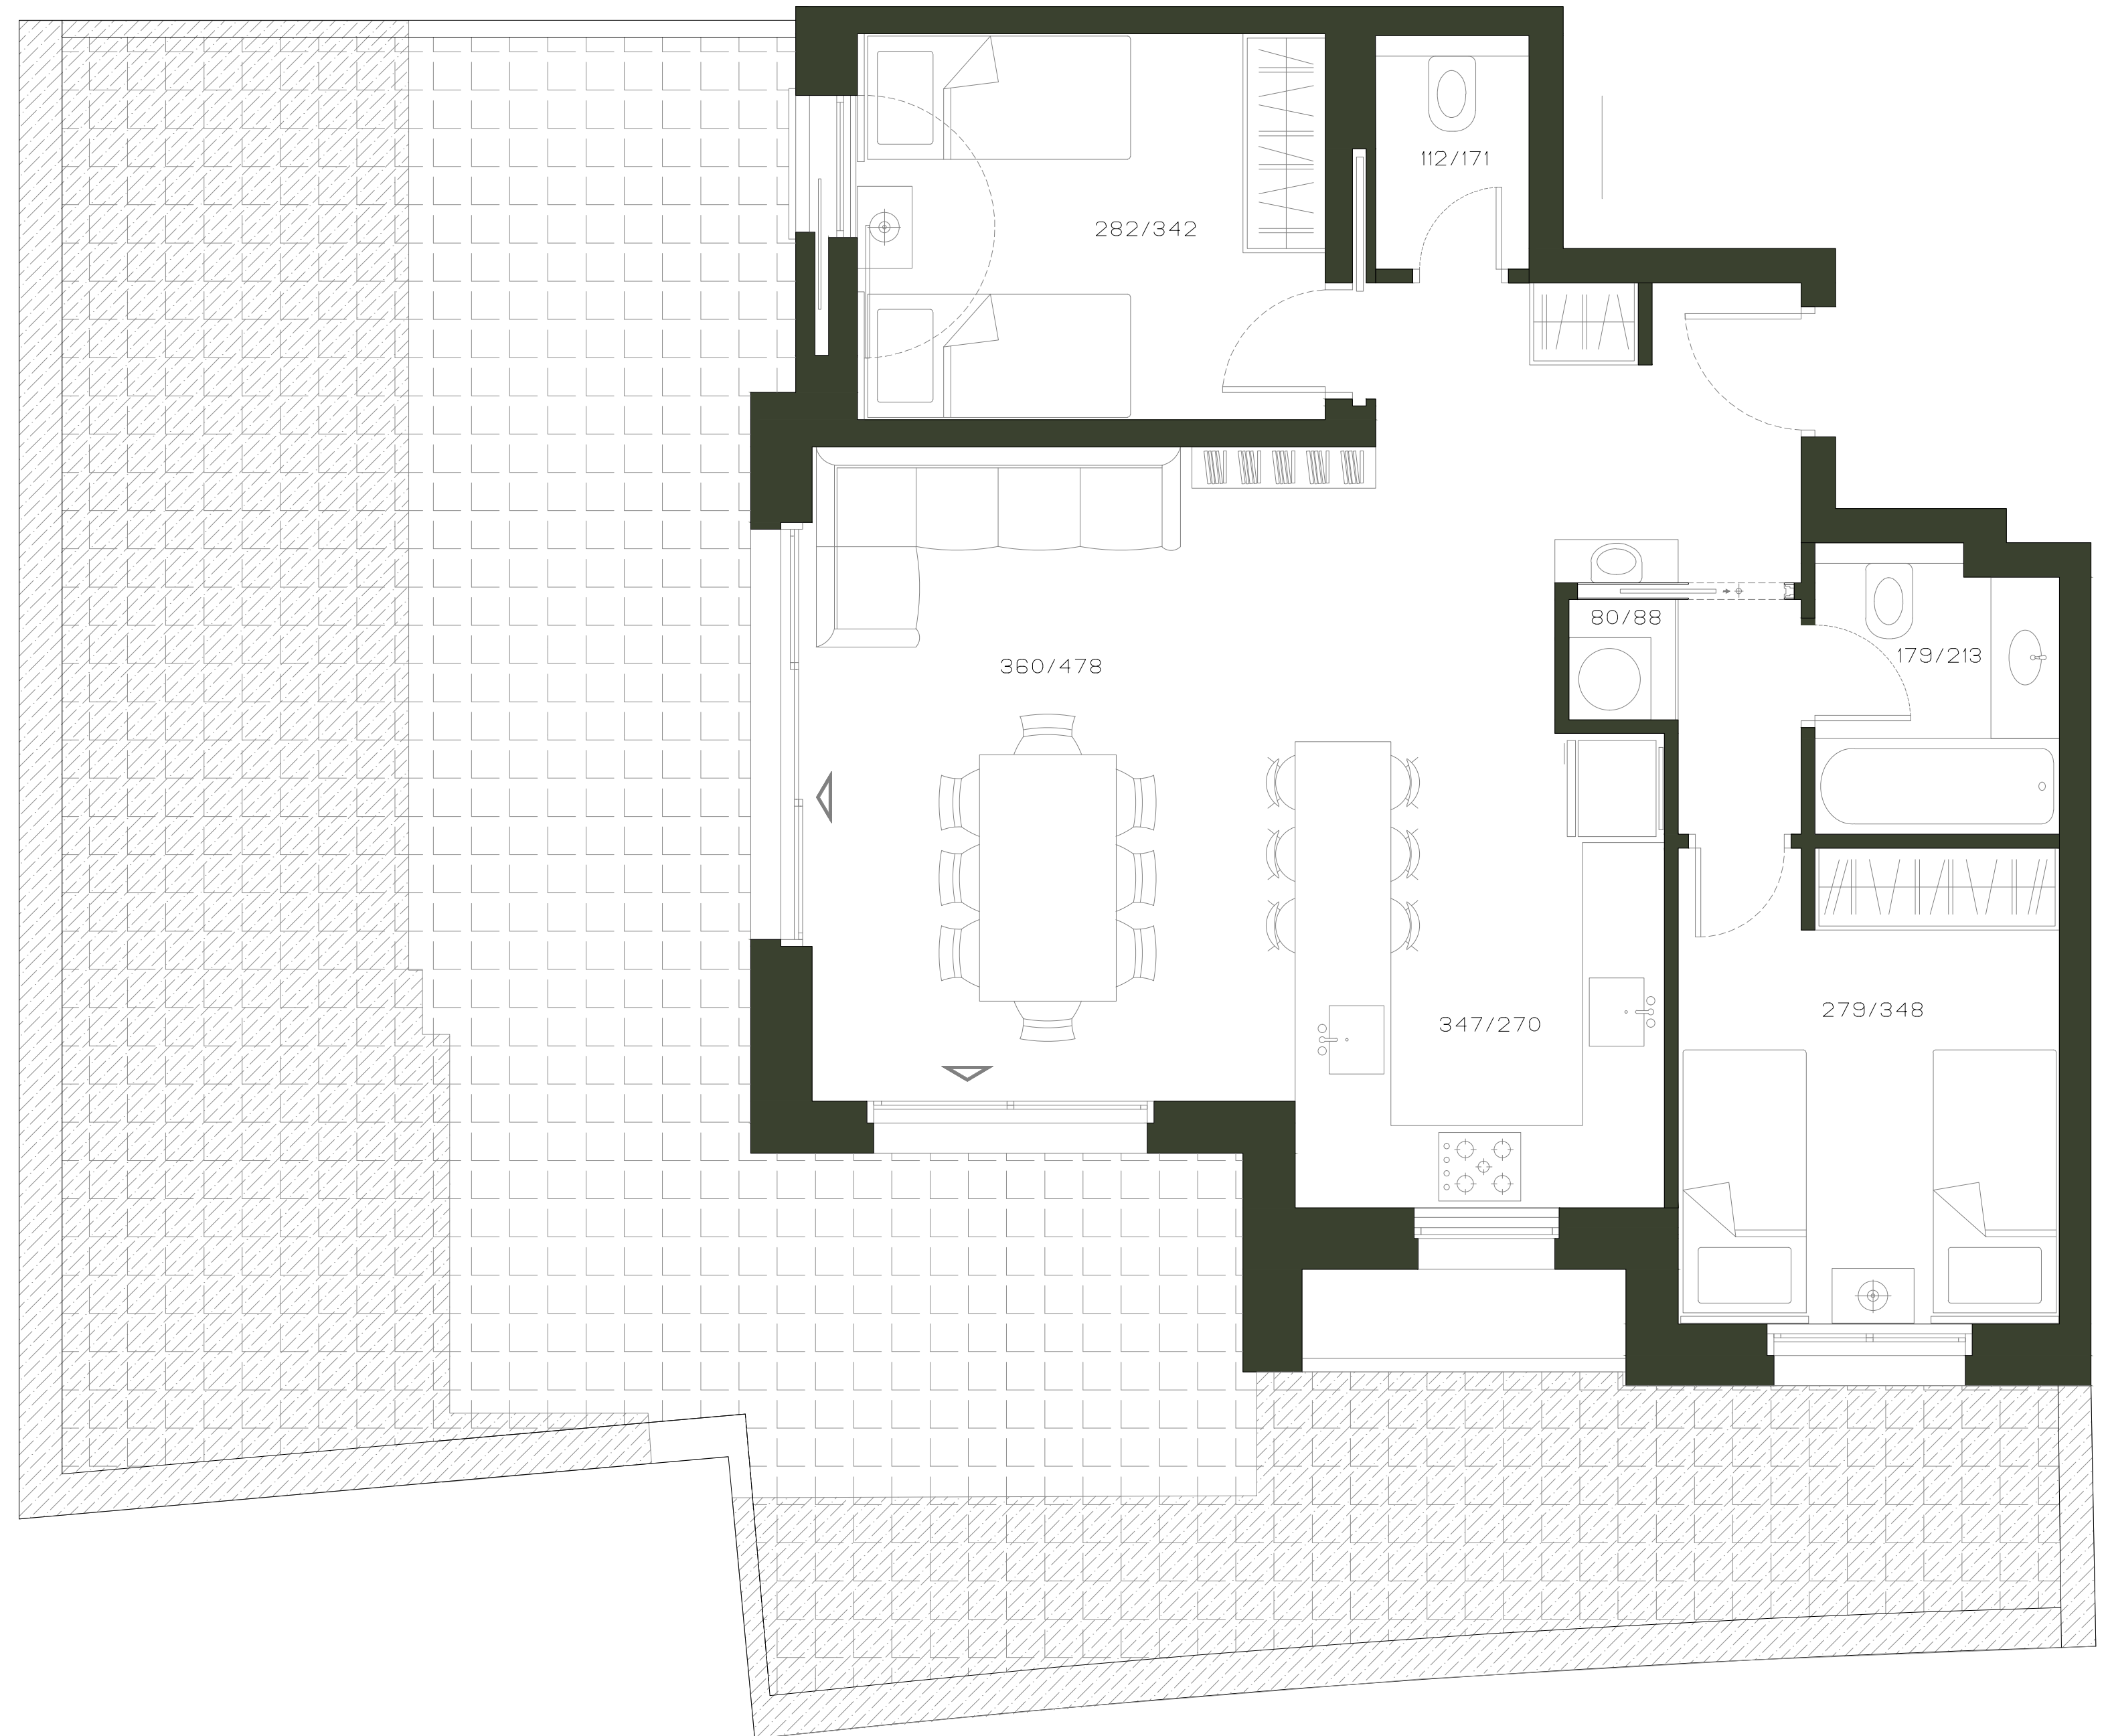

Building 2

Type
C2

APARTMENT AREA: 77.5 sq m

Building 2

Type
C2

FLOOR 00
ROOMS 03

APARTMENT AREA 77.5 sq mr
BALCONY AREA 86 sq mr

DISCOVER PEACE IN ROMEMA

Building 2

Type

C2

FLOOR 00
ROOMS 03

APARTMENT AREA 77.5 sq mr
BALCONY AREA 86 sq mr

DISCOVER PEACE IN ROMEMA

Building 2

Type

C2

FLOOR 00
ROOMS 03

APARTMENT AREA 77.5 sq mr
BALCONY AREA 86 sq mr

DISCOVER PEACE IN ROMEMA

VARIATION 1 2 ③