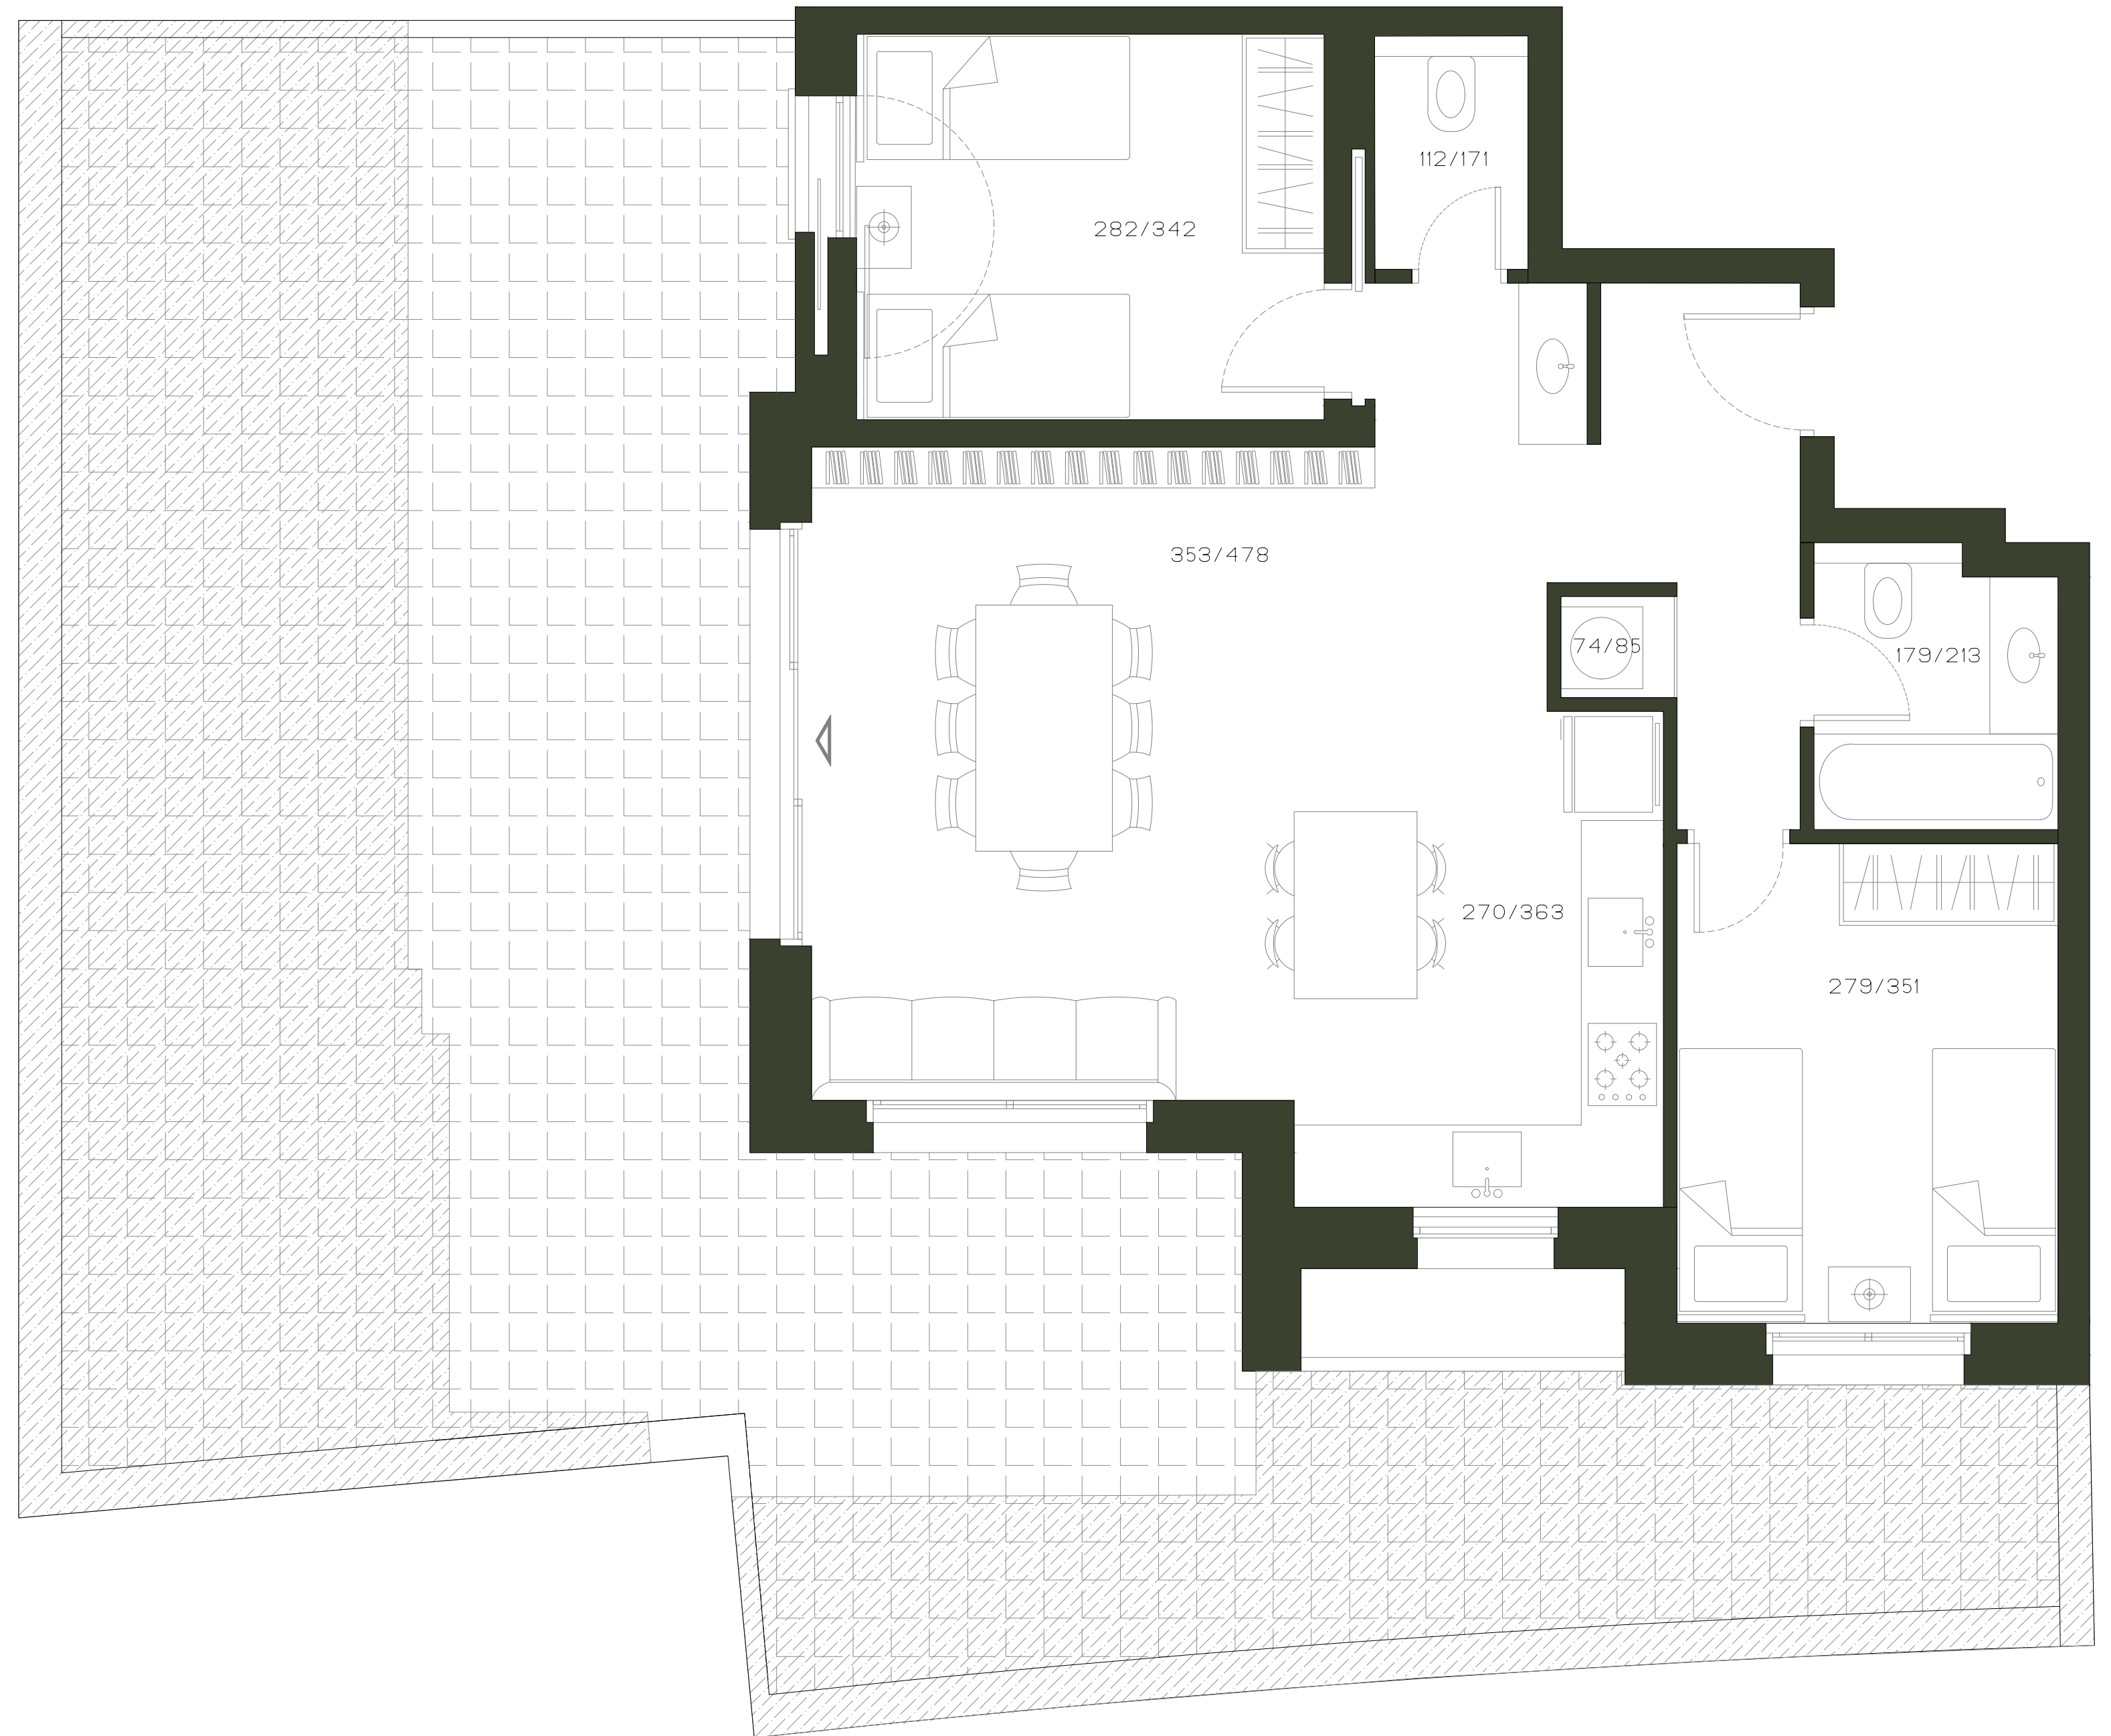

Building 2

Type
C2

APARTMENT AREA: 77.5 sq m

Building 2

Type
C2

FLOOR 00
ROOMS 03

APARTMENT AREA 77.5 sq mr
BALCONY AREA 86 sq mr

DISCOVER PEACE IN ROMEMA

Building 2

Type

C2

FLOOR 00
ROOMS 03

APARTMENT AREA 77.5 sq mr
BALCONY AREA 86 sq mr

DISCOVER PEACE IN ROMEMA

Building 2

Type

C2

FLOOR 00
ROOMS 03

APARTMENT AREA 77.5 sq mr
BALCONY AREA 86 sq mr

DISCOVER PEACE IN ROMEMA

VARIATION 1 2 ③