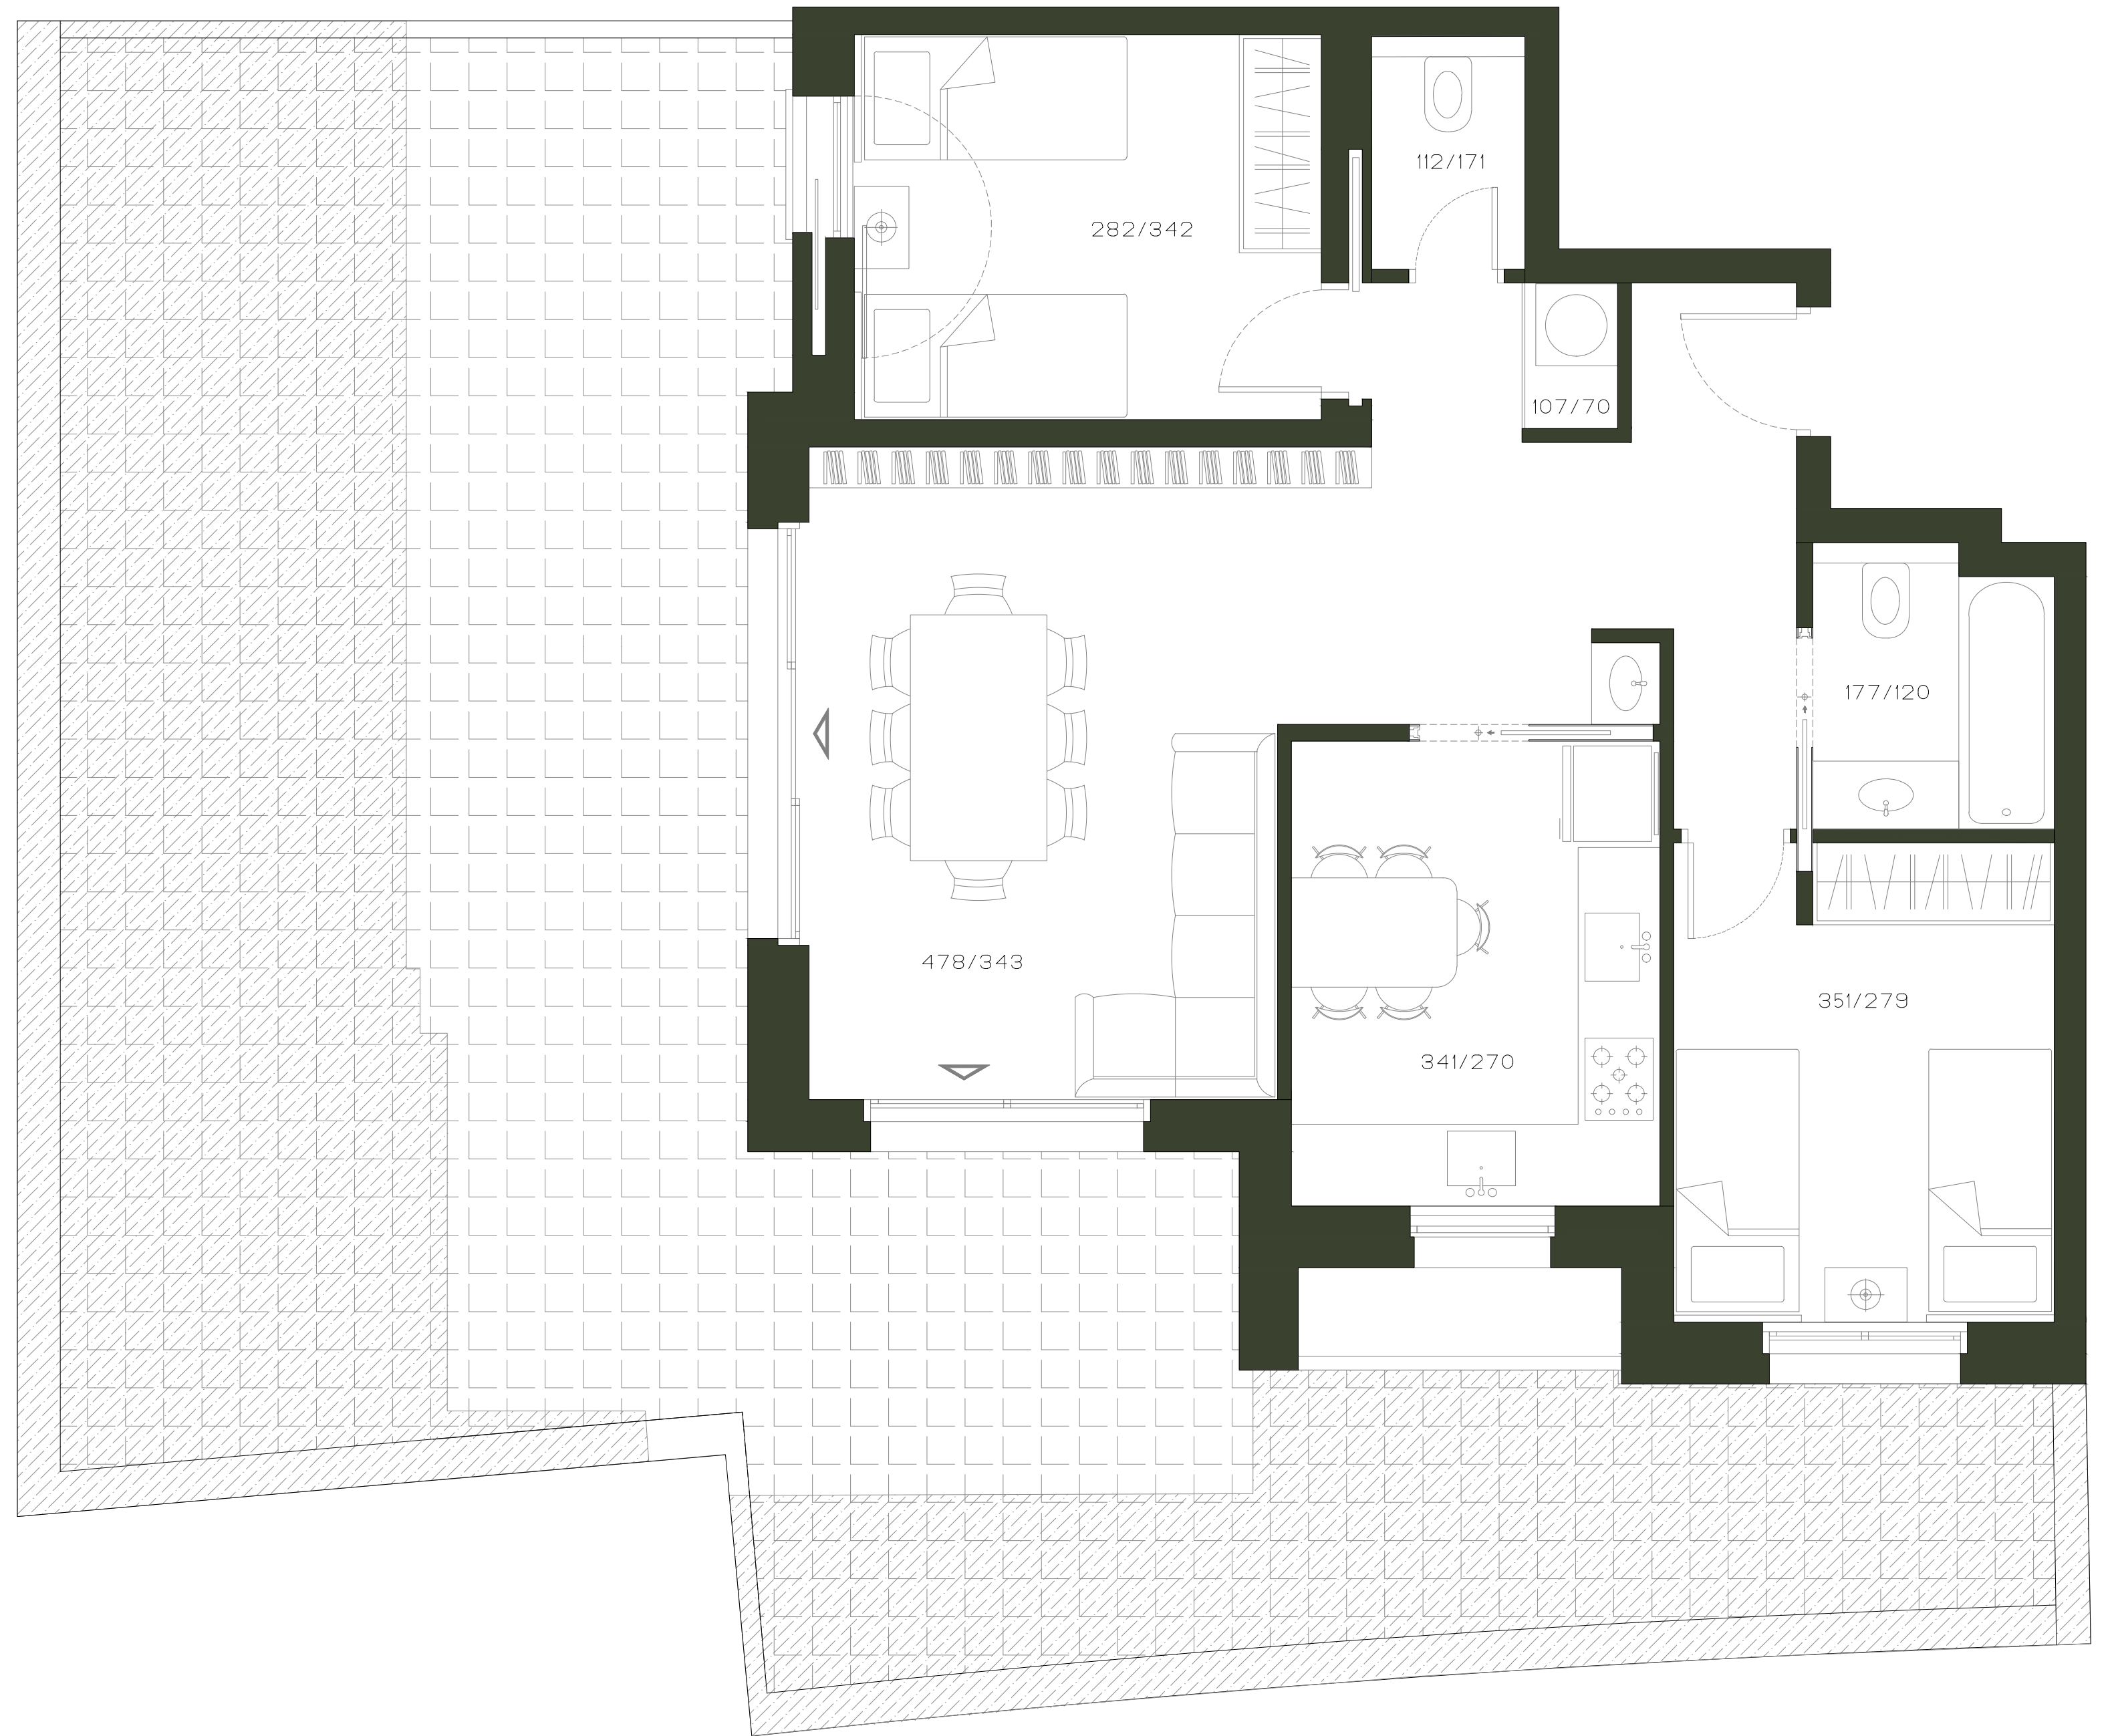

Building 2

Type
C2

APARTMENT AREA: 77.5 sq m

Building 2

Type
C2

FLOOR 00
ROOMS 03

APARTMENT AREA 77.5 sq mr
BALCONY AREA 86 sq mr

DISCOVER PEACE IN ROMEMA

Building 2

Type

C2

FLOOR 00
ROOMS 03

APARTMENT AREA 77.5 sq mr
BALCONY AREA 86 sq mr

DISCOVER PEACE IN ROMEMA

Building 2

Type

C2

FLOOR 00
ROOMS 03

APARTMENT AREA 77.5 sq mr
BALCONY AREA 86 sq mr

DISCOVER PEACE IN ROMEMA

VARIATION 1 2 ③