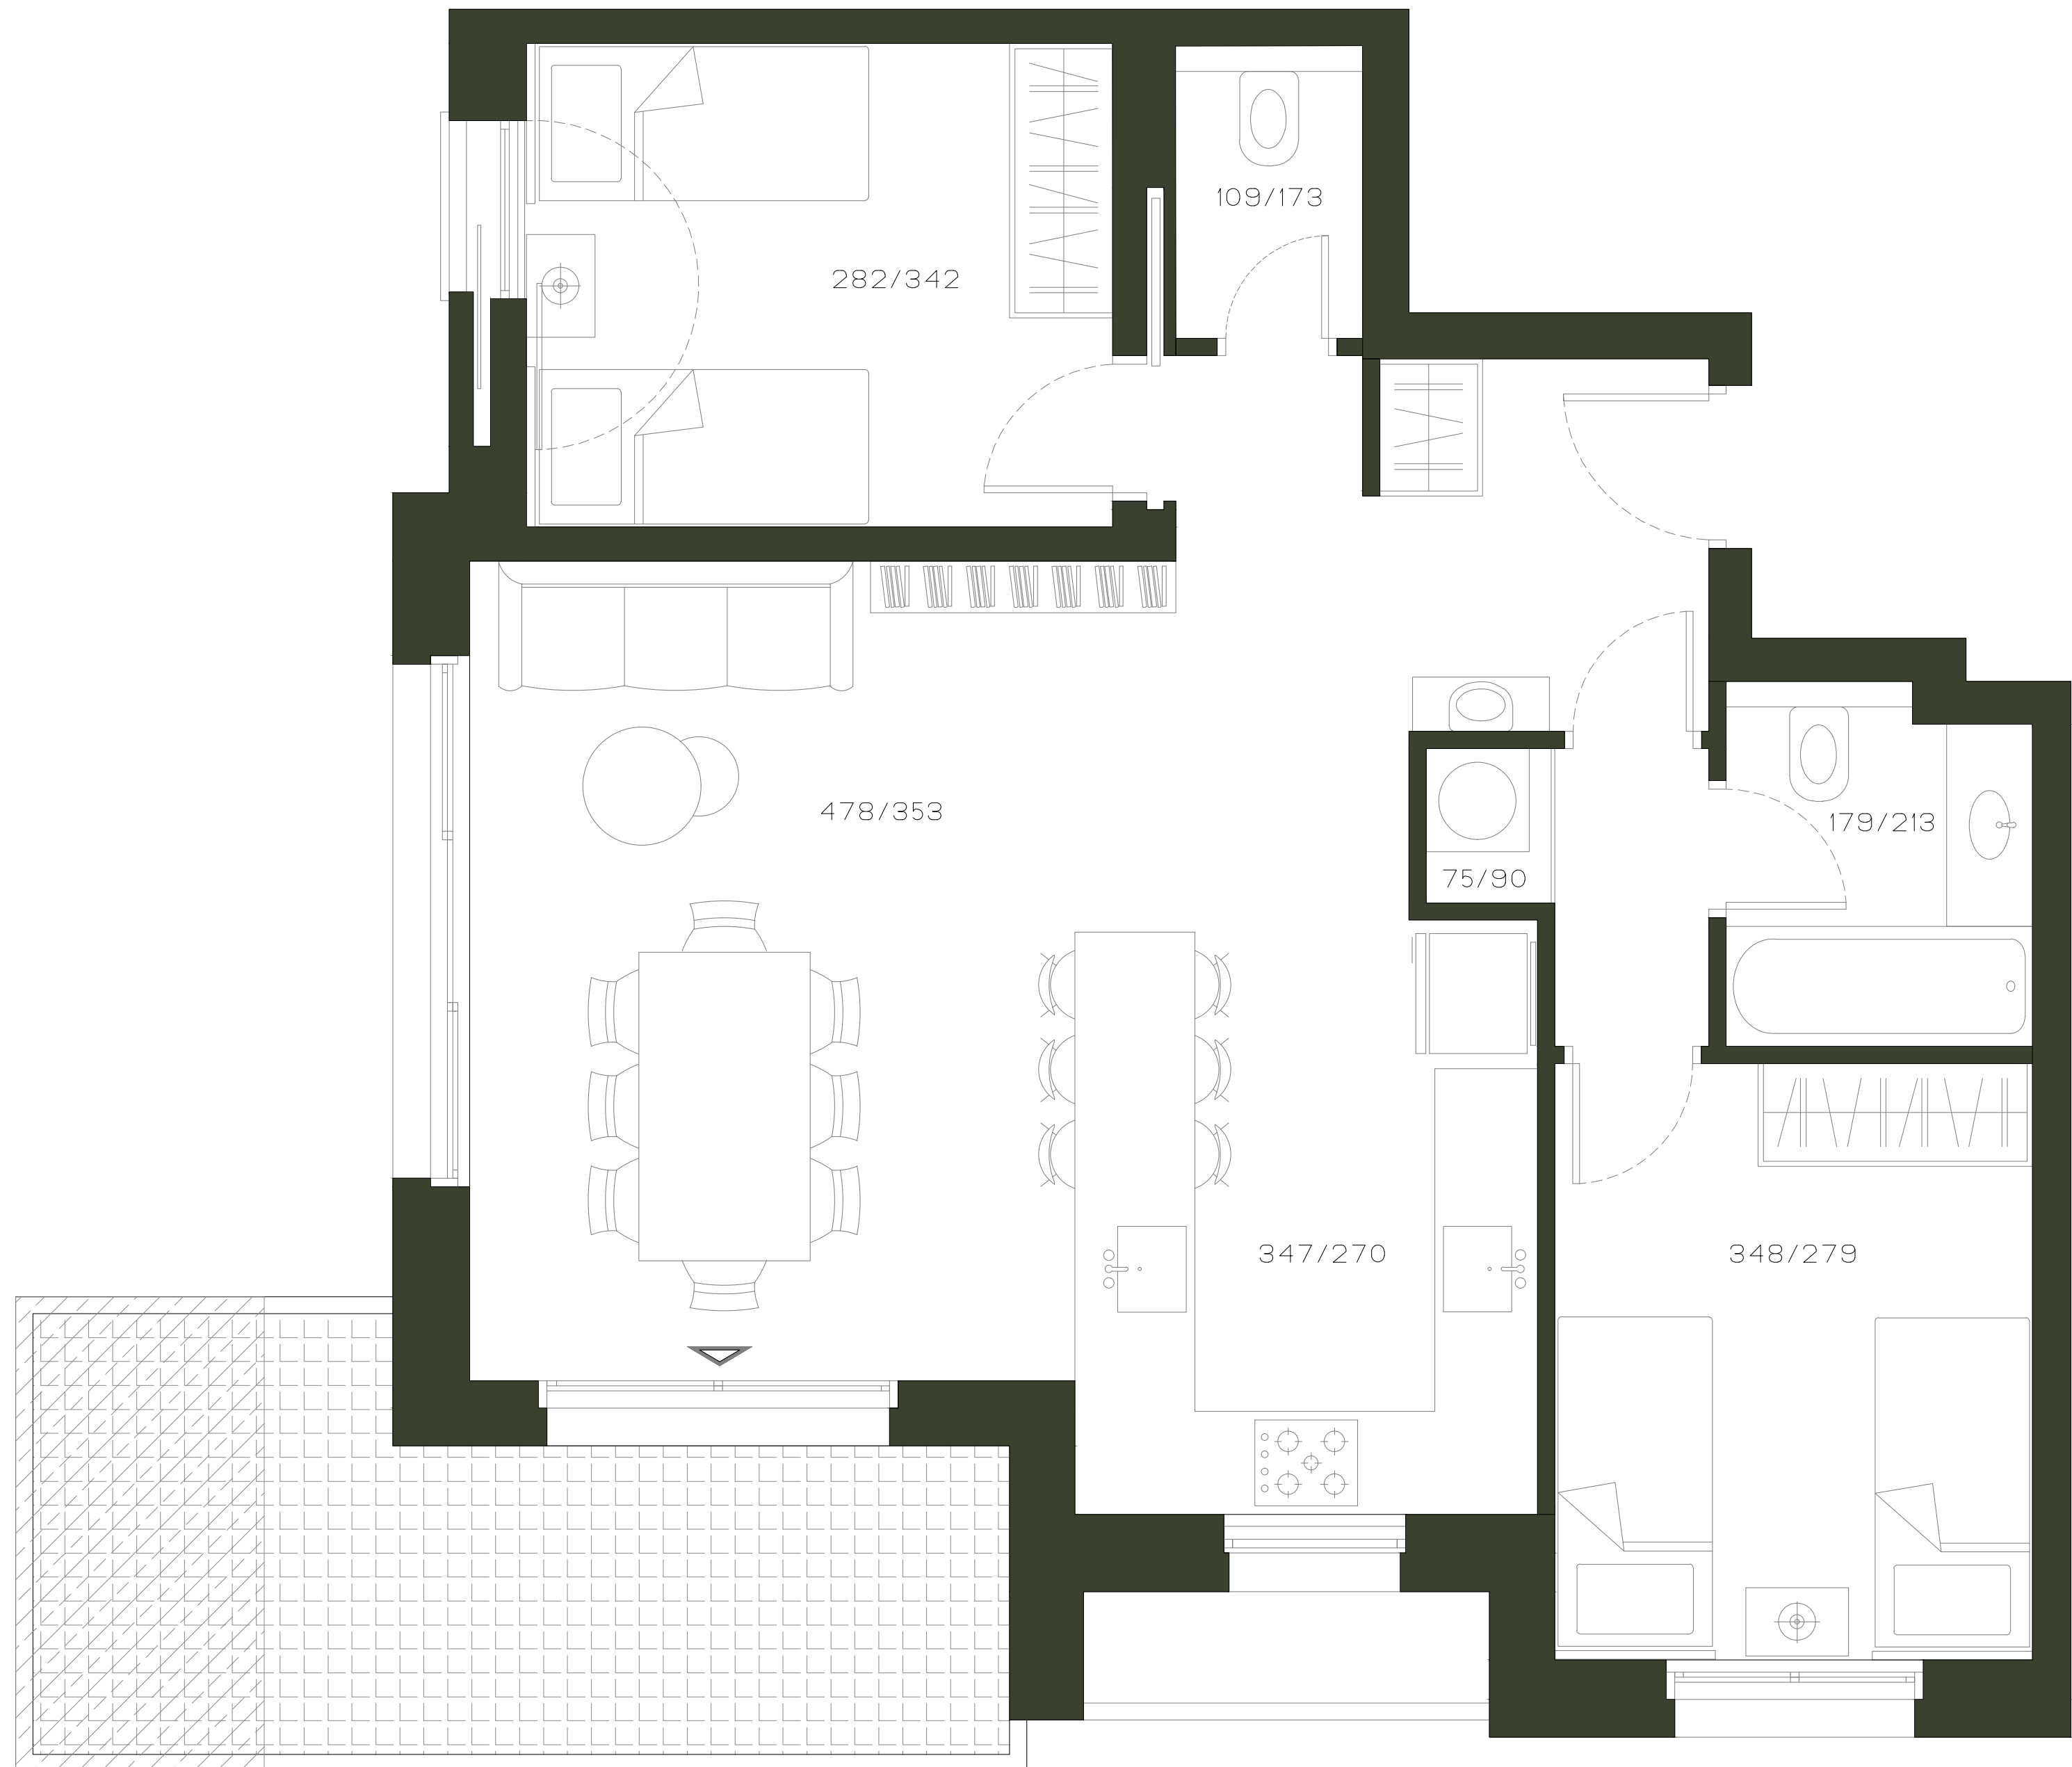

Building 2

Type
C1

APARTMENT AREA: 77.5 sq m^r

Building 2

Type

C1

FLOOR 01
ROOMS 03

APARTMENT AREA 77.5 sq mr
BALCONY AREA 13 sq mr

DISCOVER PEACE IN ROMEMA

Building 2

Type

C1

FLOOR 01
ROOMS 03

APARTMENT AREA 77.5 sq mr
BALCONY AREA 13 sq mr

DISCOVER PEACE IN ROMEMA

Building 2

Type

C1

FLOOR 01
ROOMS 03

APARTMENT AREA 77.5 sq mr
BALCONY AREA 13 sq mr

DISCOVER PEACE IN ROMEMA