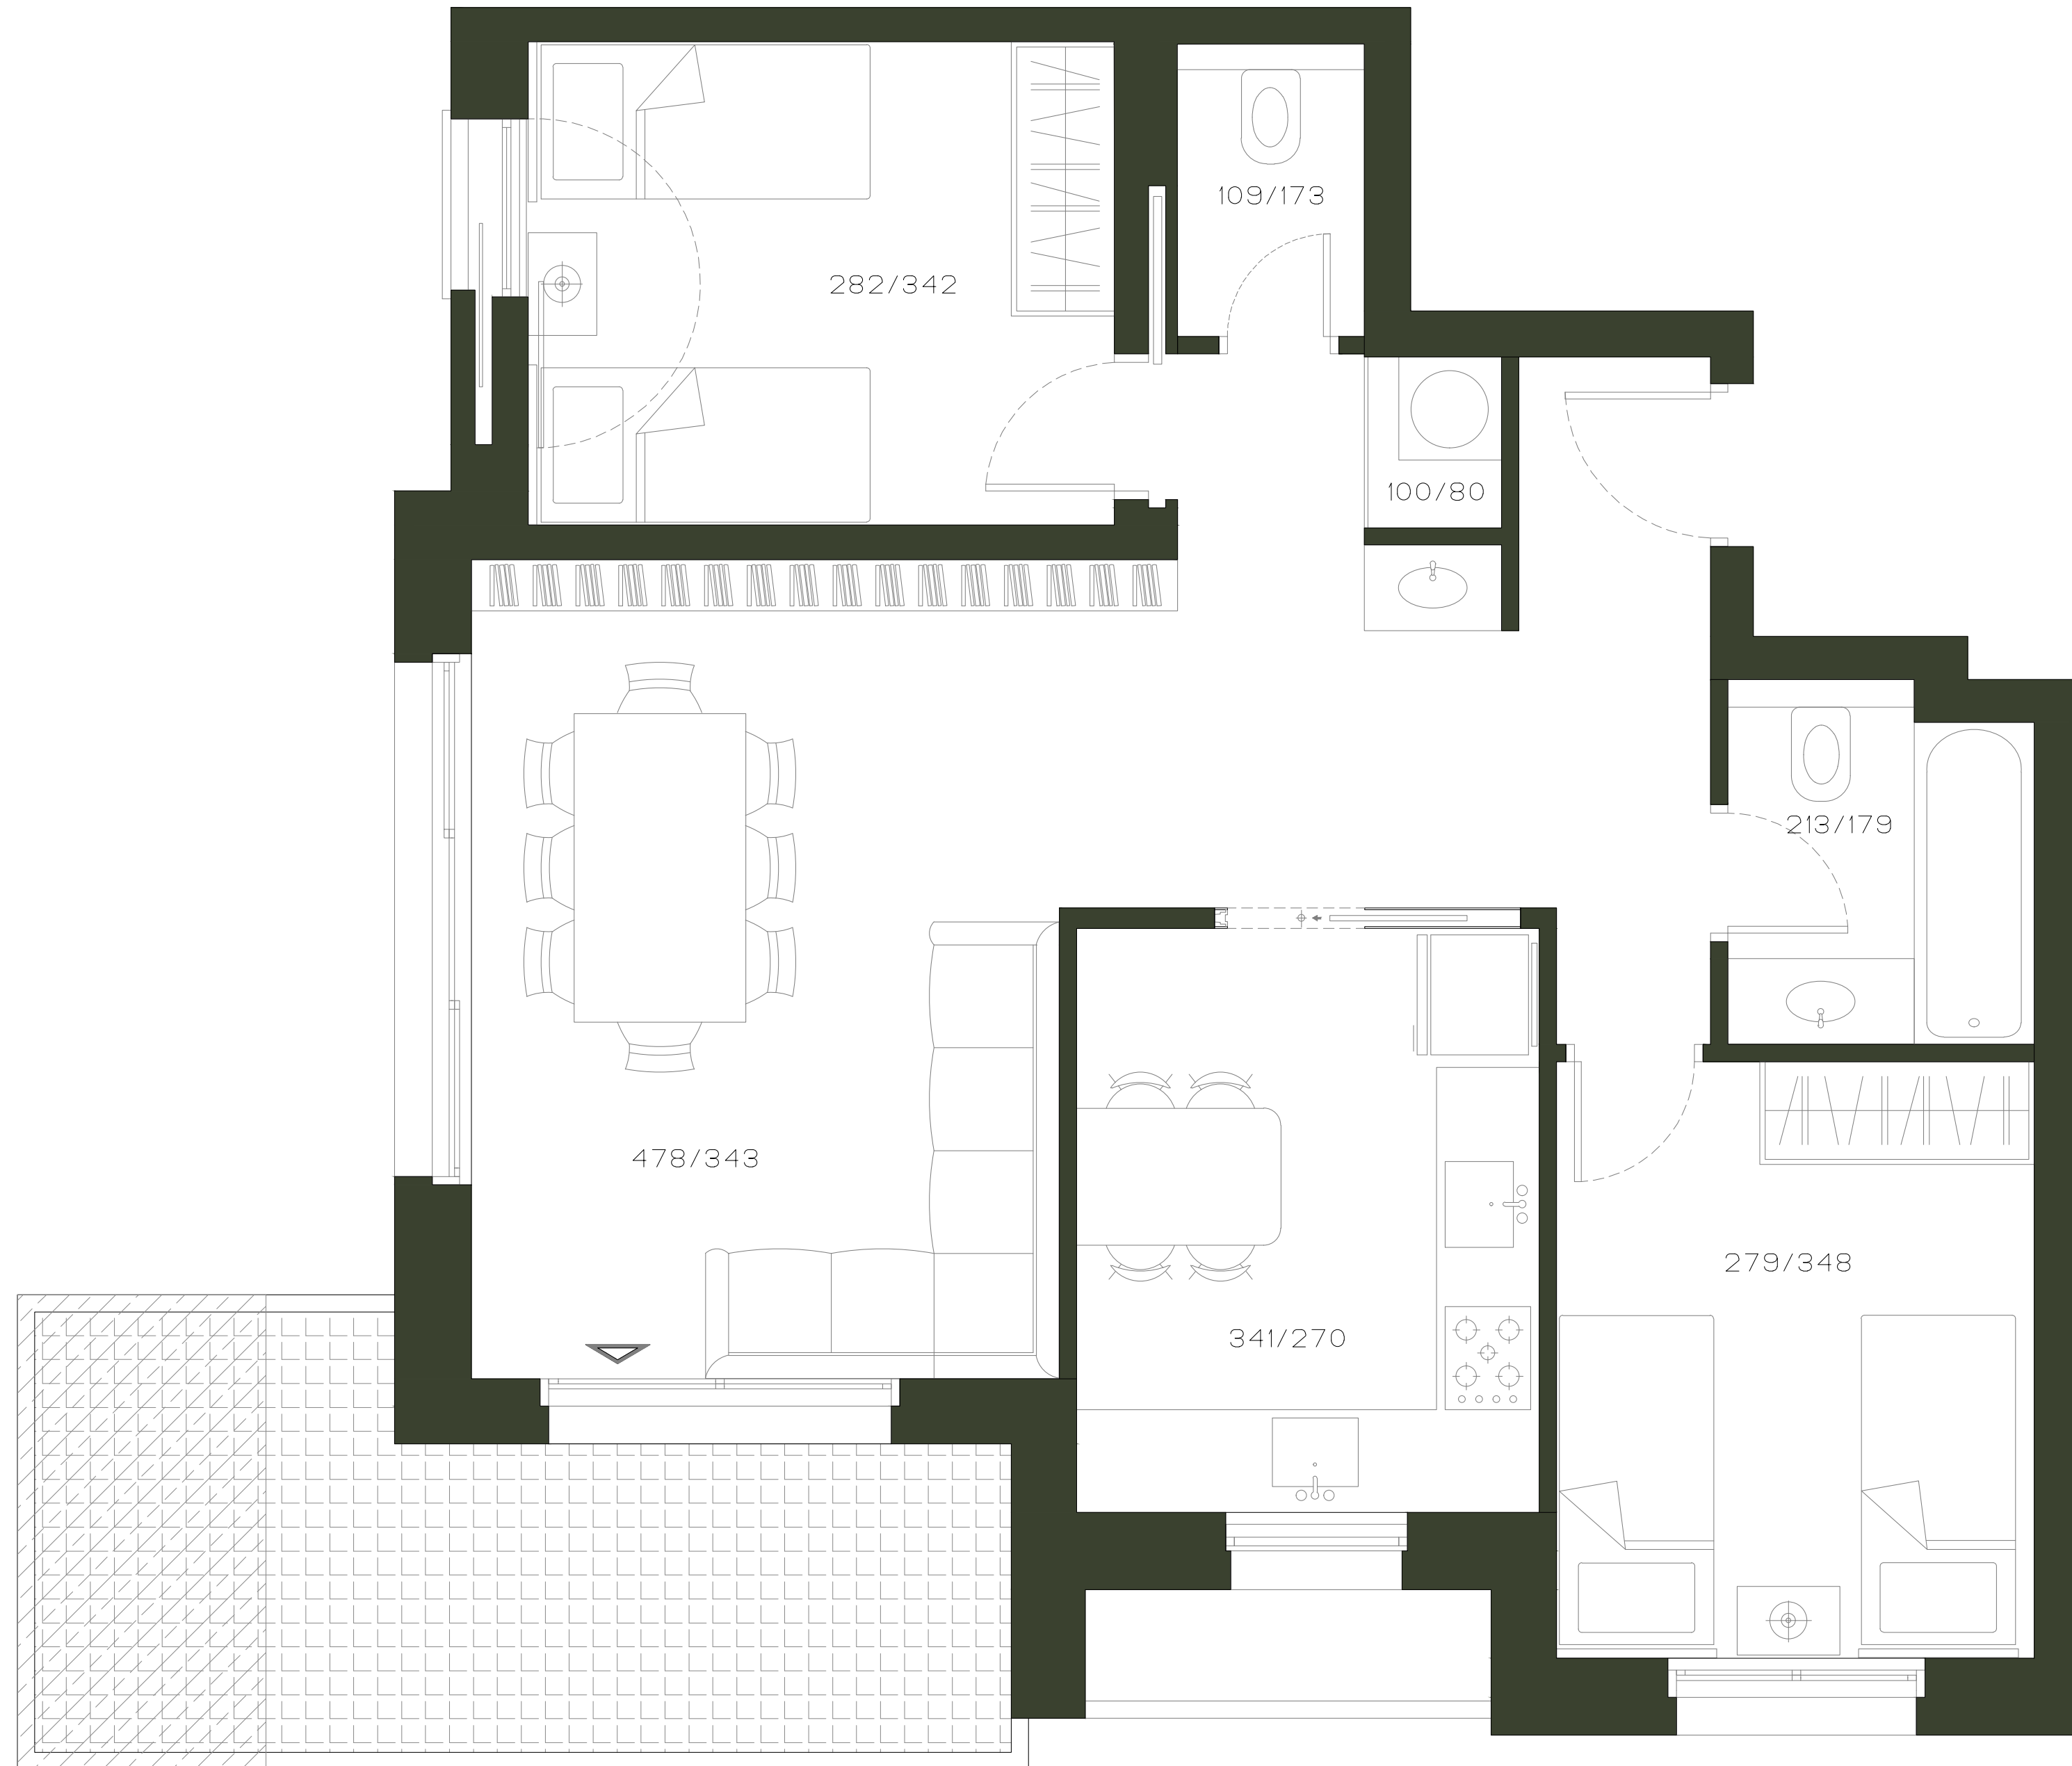

Building 2

Type
C1

APARTMENT AREA: 77.5 sq m^r

Building 2

Type

C1

FLOOR 01
ROOMS 03

APARTMENT AREA 77.5 sq mr
BALCONY AREA 13 sq mr

DISCOVER PEACE IN ROMEMA

Building 2

Type

C1

FLOOR 01
ROOMS 03

APARTMENT AREA 77.5 sq mr
BALCONY AREA 13 sq mr

DISCOVER PEACE IN ROMEMA

Building 2

Type

C1

FLOOR 01
ROOMS 03

APARTMENT AREA 77.5 sq mr
BALCONY AREA 13 sq mr

DISCOVER PEACE IN ROMEMA