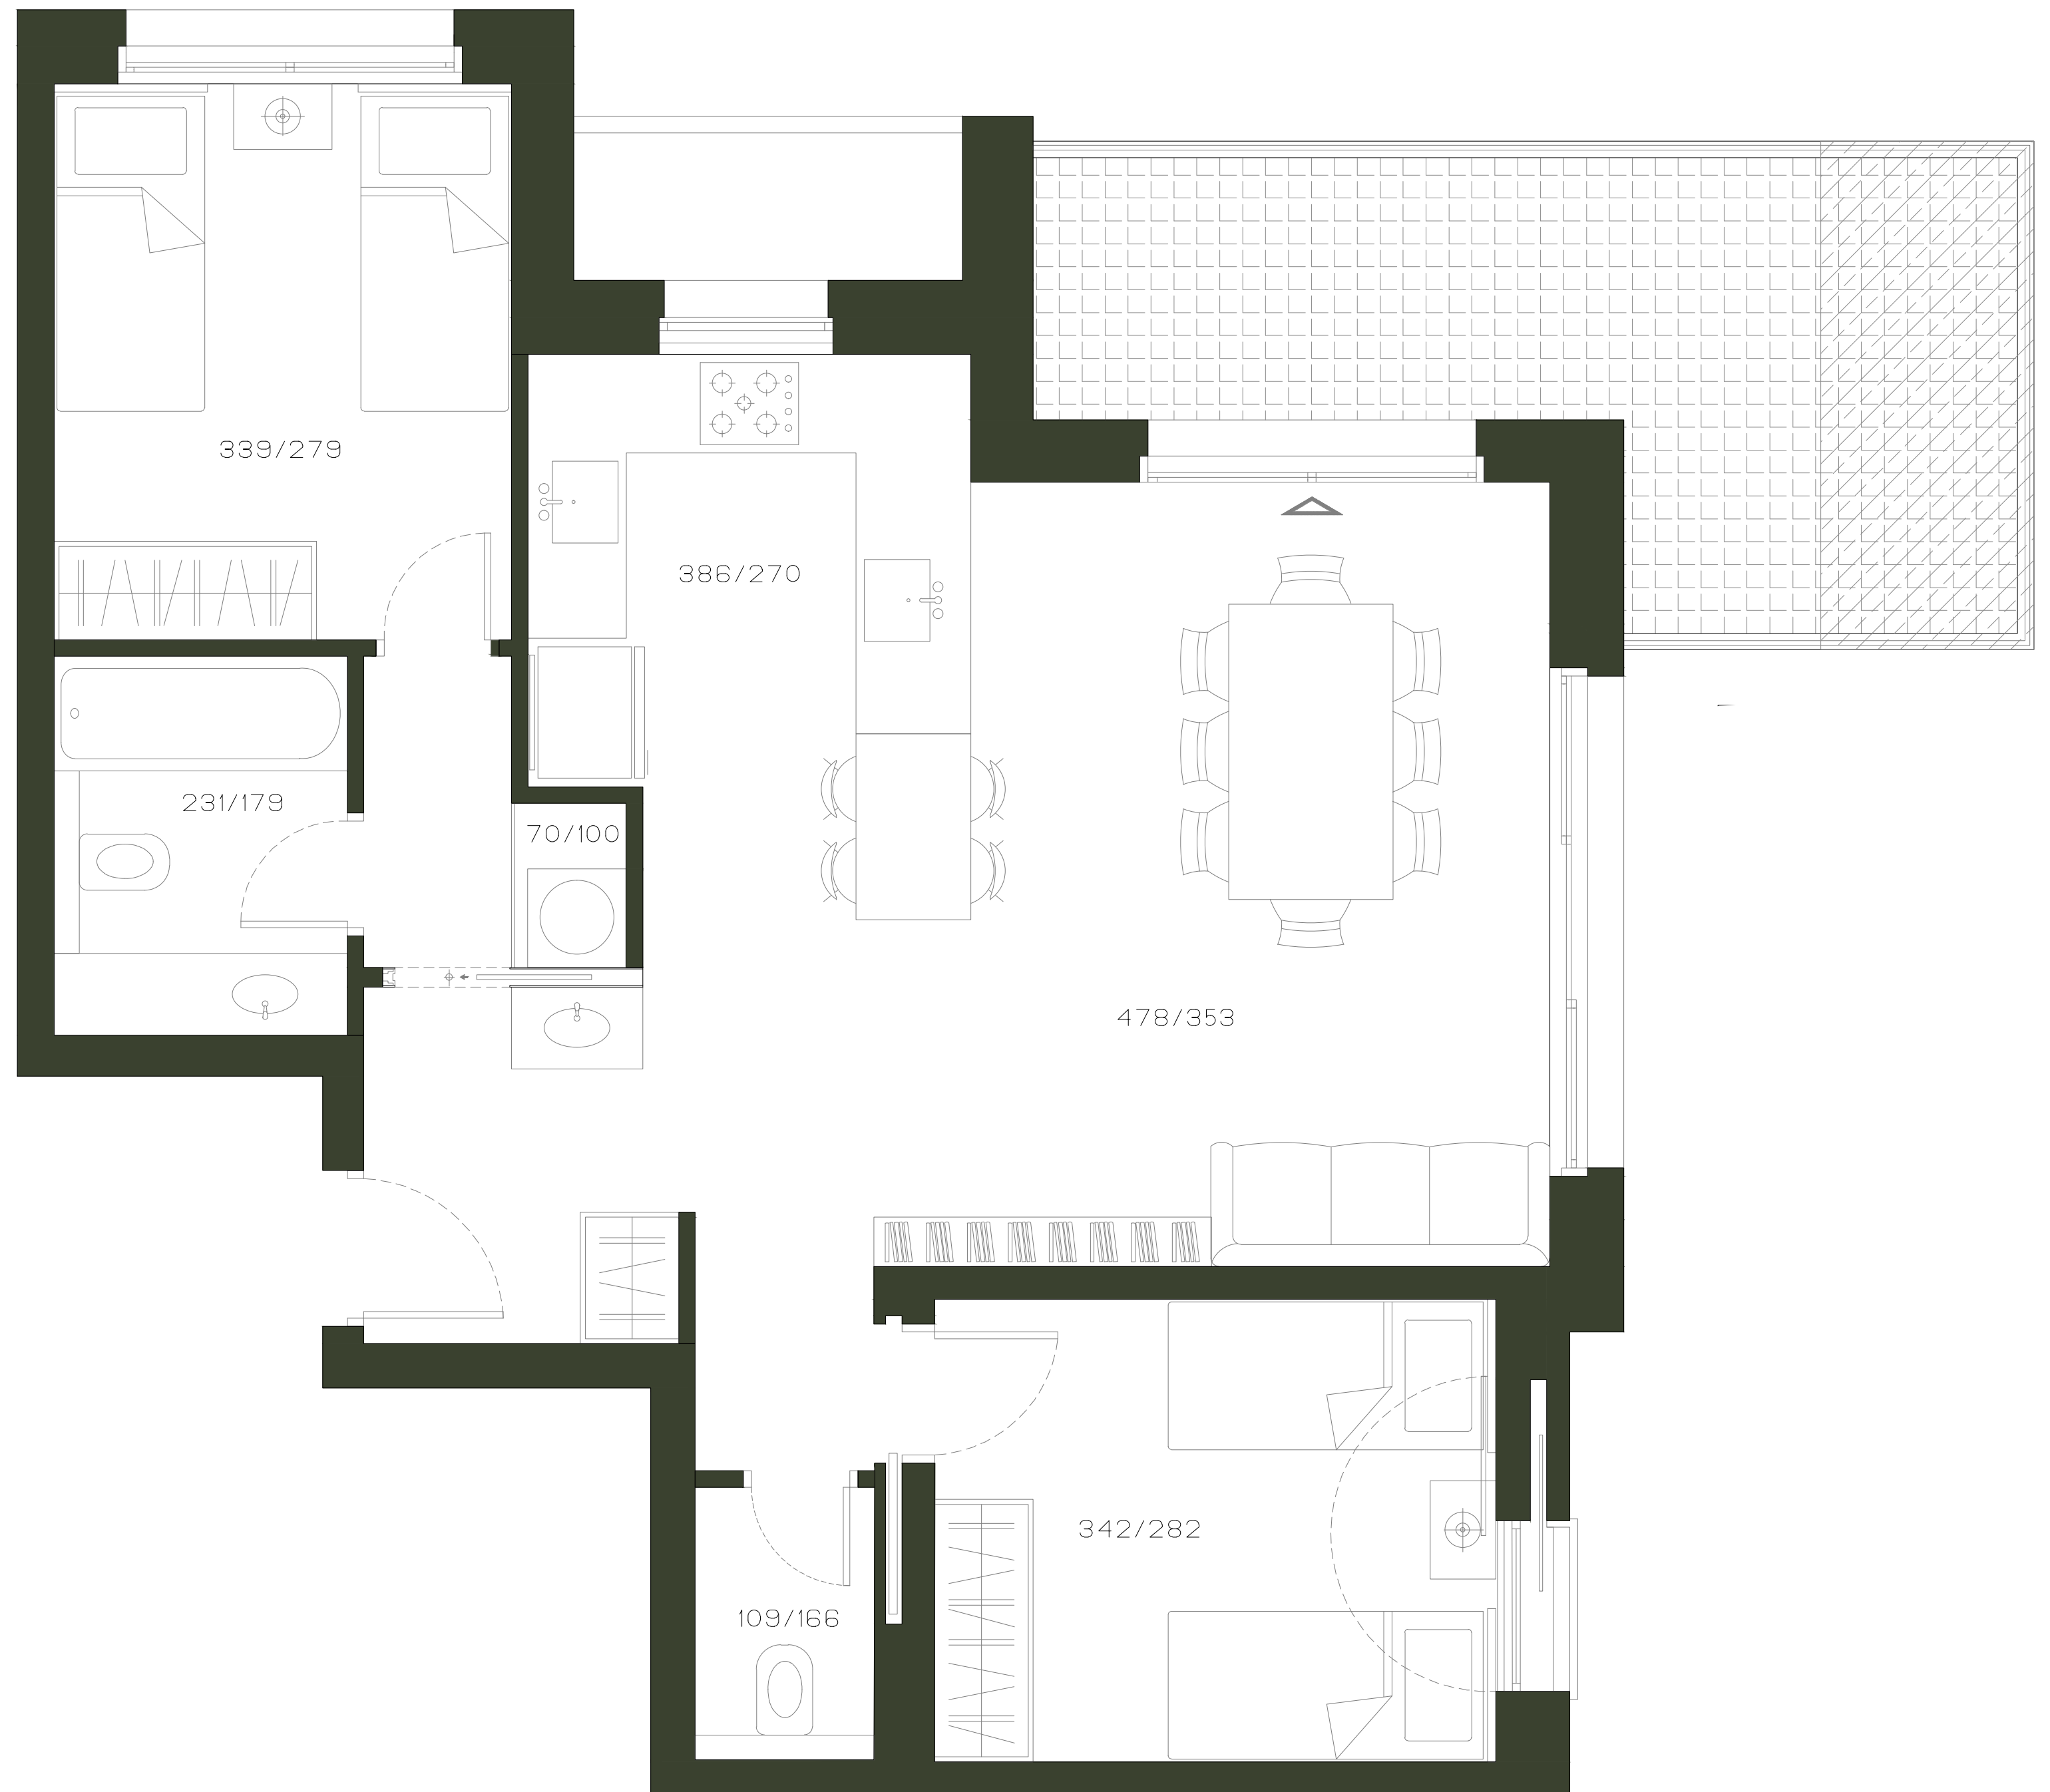

Building 2

Type
B1

APARTMENT AREA: 77.5 sq m^r

Building 2

Type
B1

FLOOR 01
ROOMS 03

APARTMENT AREA 77.5 sq mr
BALCONY AREA 14 sq mr

DISCOVER PEACE IN ROMEMA

Building 2

Type
B1

FLOOR 01
ROOMS 03

APARTMENT AREA 77.5 sq mr
BALCONY AREA 14 sq mr

DISCOVER PEACE IN ROMEMA

Building 2

Type
B1

FLOOR 01
ROOMS 03

APARTMENT AREA 77.5 sq mr
BALCONY AREA 14 sq mr

DISCOVER PEACE IN ROMEMA