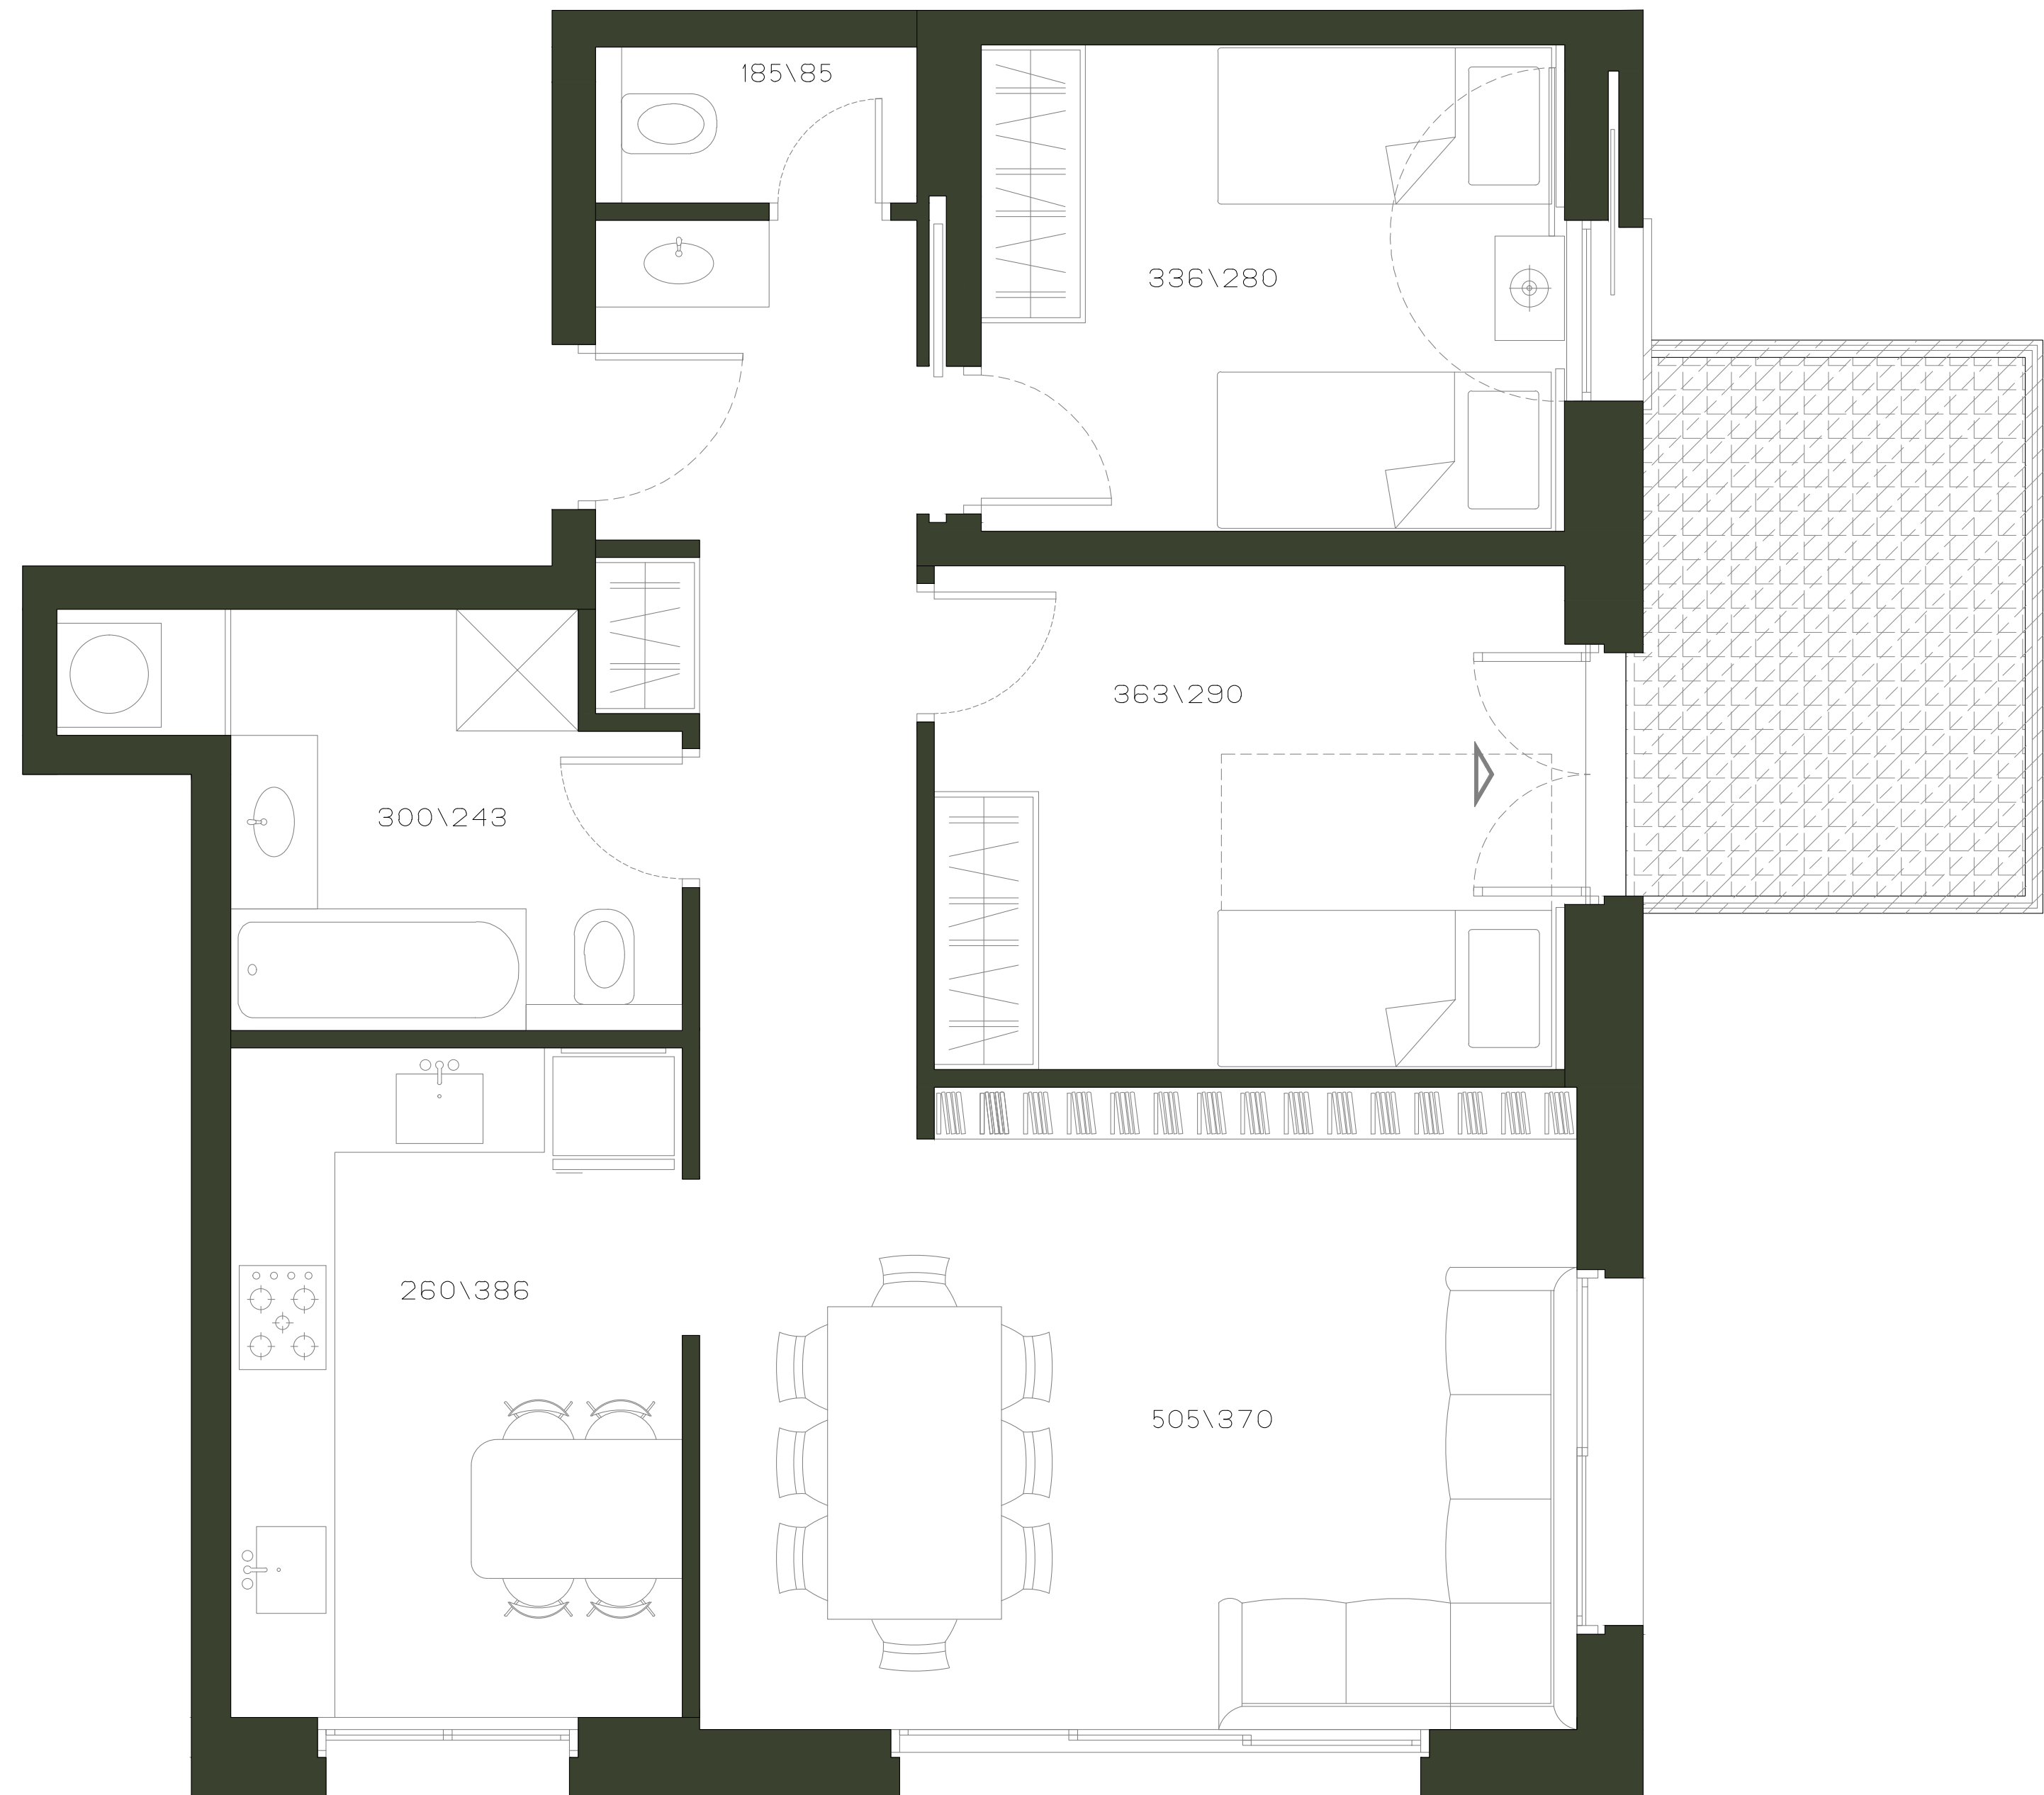

# Building 1

Type  
**G**

APARTMENT AREA: 79 sq m r

Building 1

Type

G

FLOOR 08  
ROOMS 03

APARTMENT AREA 79 sq mr  
BALCONY AREA 7.5 sq mr

VARIATION 1 ② 3 4

Building 1

Type

G

FLOOR 08  
ROOMS 03

APARTMENT AREA 79 sq mr  
BALCONY AREA 7.5 sq mr

DISCOVER PEACE IN ROMEMA

VARIATION 1 2 ③ 4

Building 1

Type

G

FLOOR 08  
ROOMS 03

APARTMENT AREA 79 sq mr  
BALCONY AREA 7.5 sq mr

DISCOVER PEACE IN ROMEMA

VARIATION 1 2 3 ④