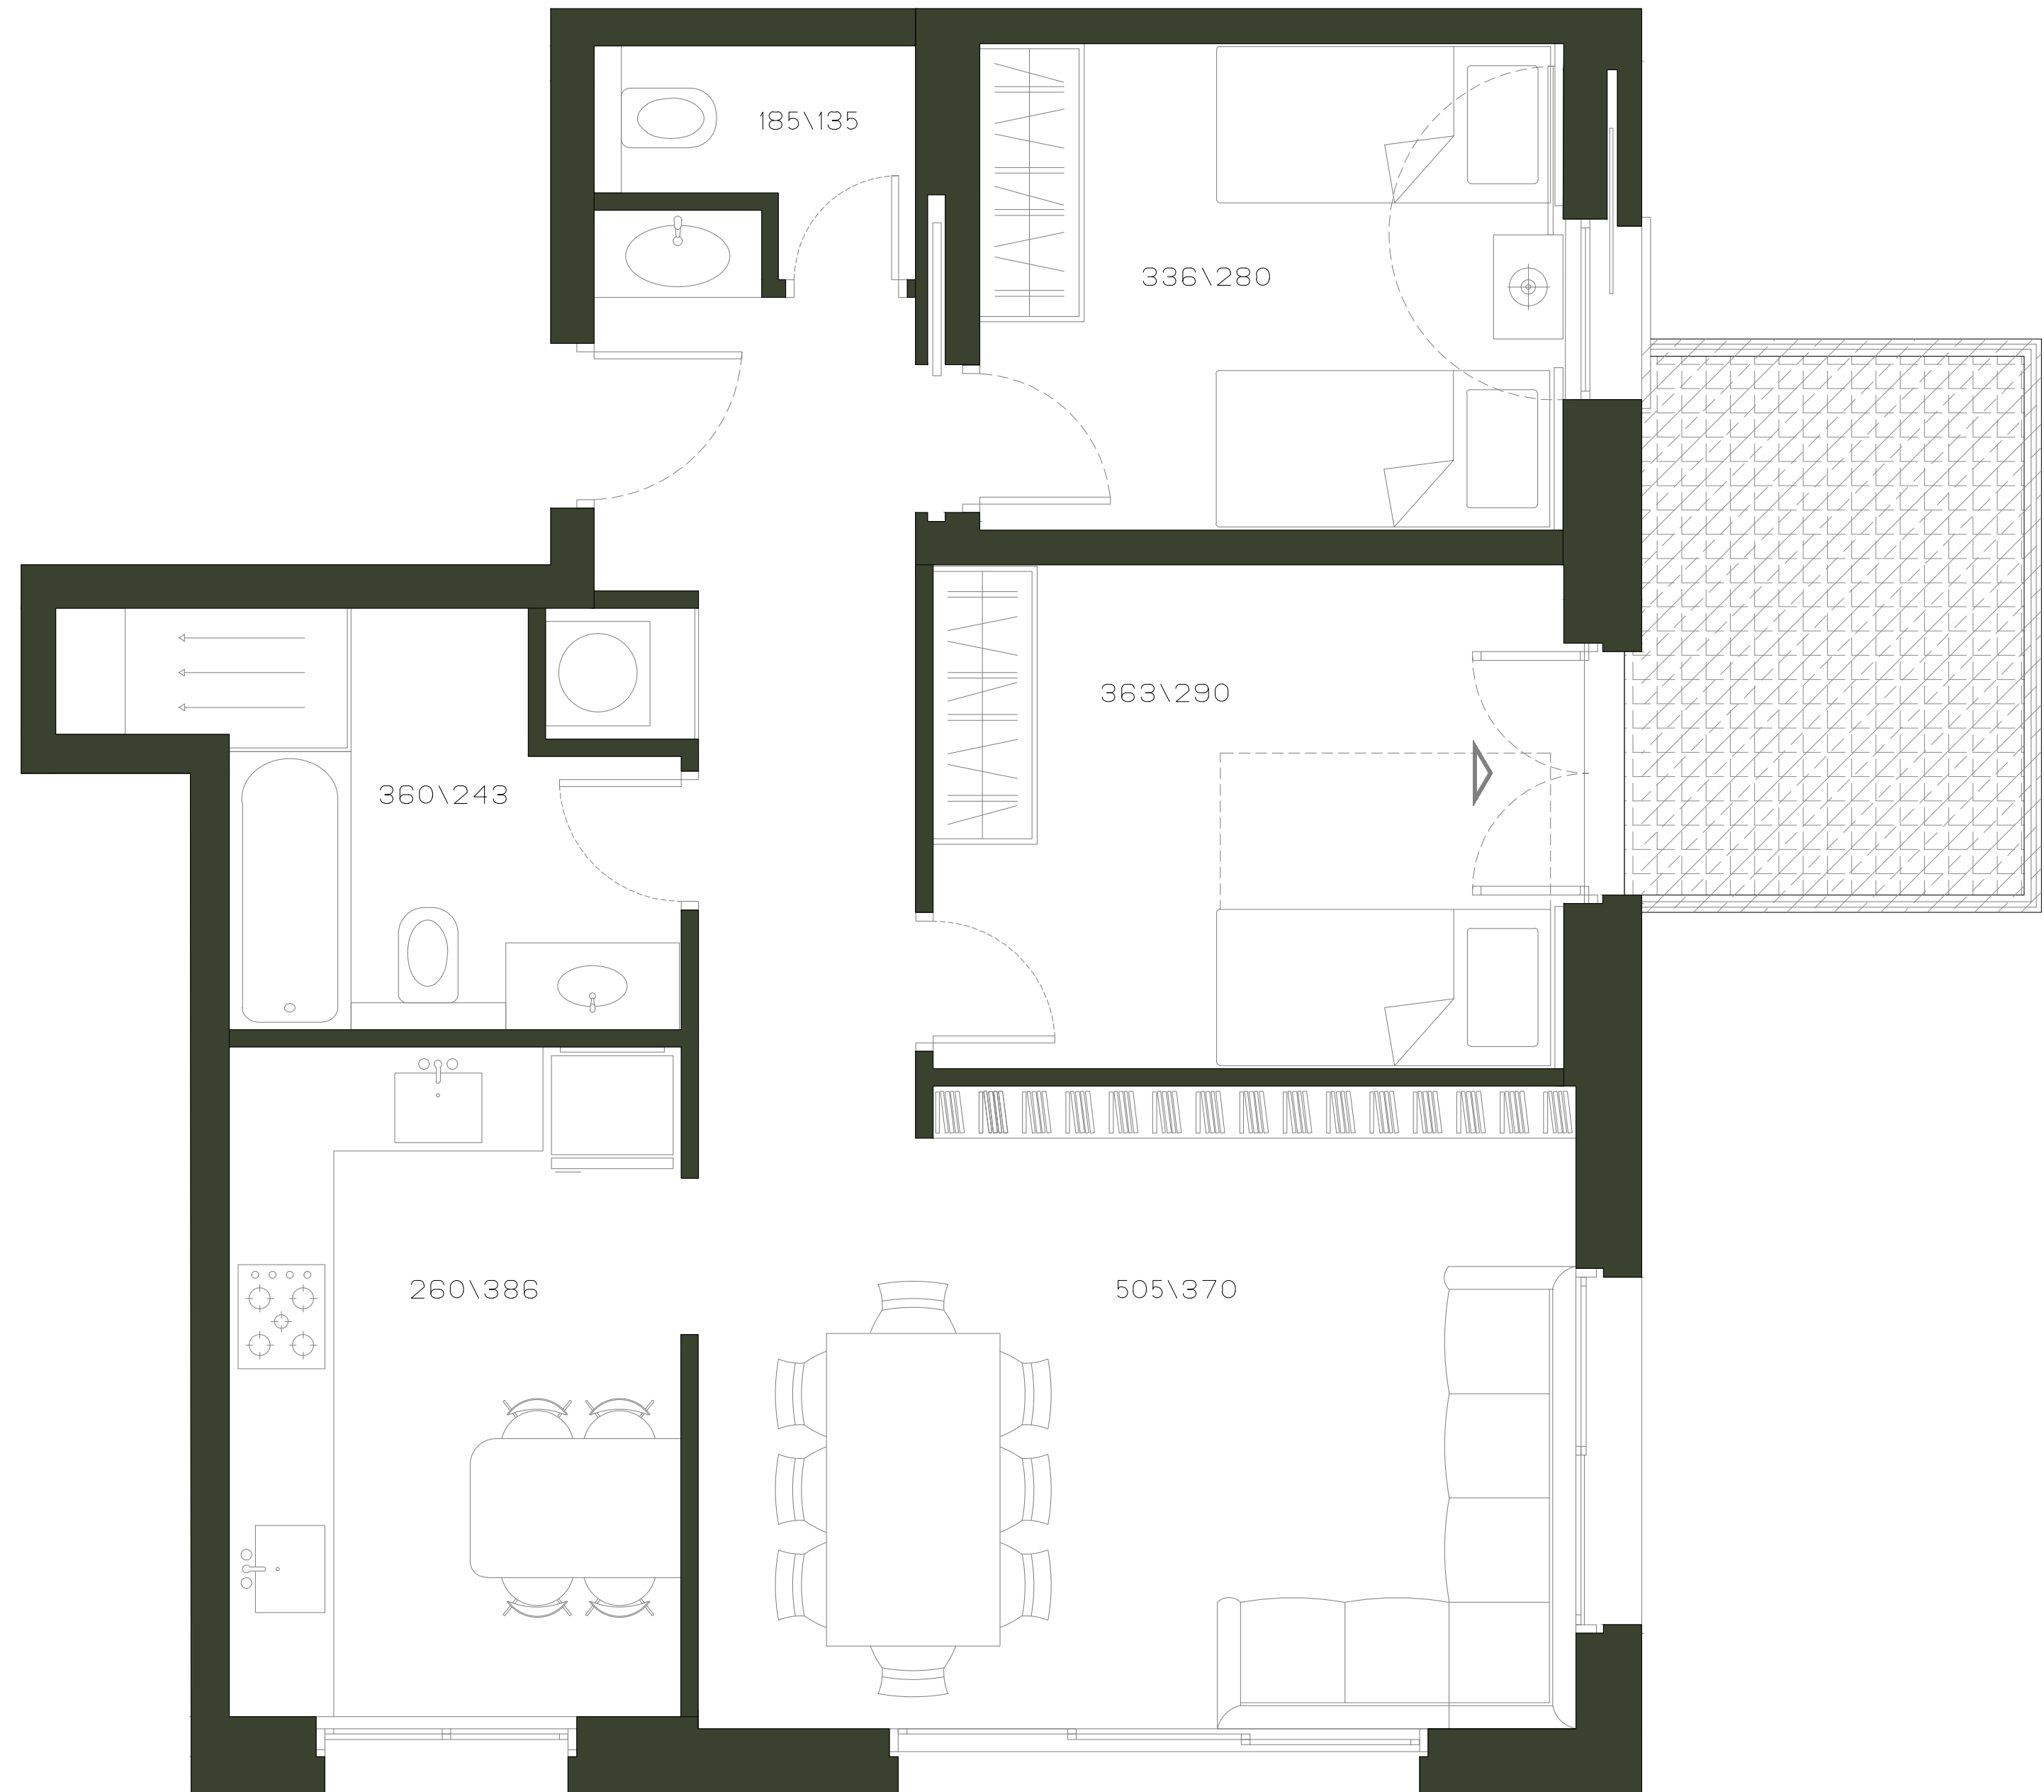

# Building 1

Type  
**G**

APARTMENT AREA: 79 sq m r

Building 1

Type

G

FLOOR 08  
ROOMS 03

APARTMENT AREA 79 sq mr  
BALCONY AREA 7.5 sq mr

DISCOVER PEACE IN ROMEMA

VARIATION ① 2 3 4

Building 1

Type

G

FLOOR 08  
ROOMS 03

APARTMENT AREA 79 sq mr  
BALCONY AREA 7.5 sq mr

DISCOVER PEACE IN ROMEMA

VARIATION 1 ② 3 4

Building 1

Type

G

FLOOR 08  
ROOMS 03

APARTMENT AREA 79 sq mr  
BALCONY AREA 7.5 sq mr

DISCOVER PEACE IN ROMEMA

VARIATION 1 2 ③ 4

Building 1

Type

G

FLOOR 08  
ROOMS 03

APARTMENT AREA 79 sq mr  
BALCONY AREA 7.5 sq mr

DISCOVER PEACE IN ROMEMA

VARIATION 1 2 3 ④