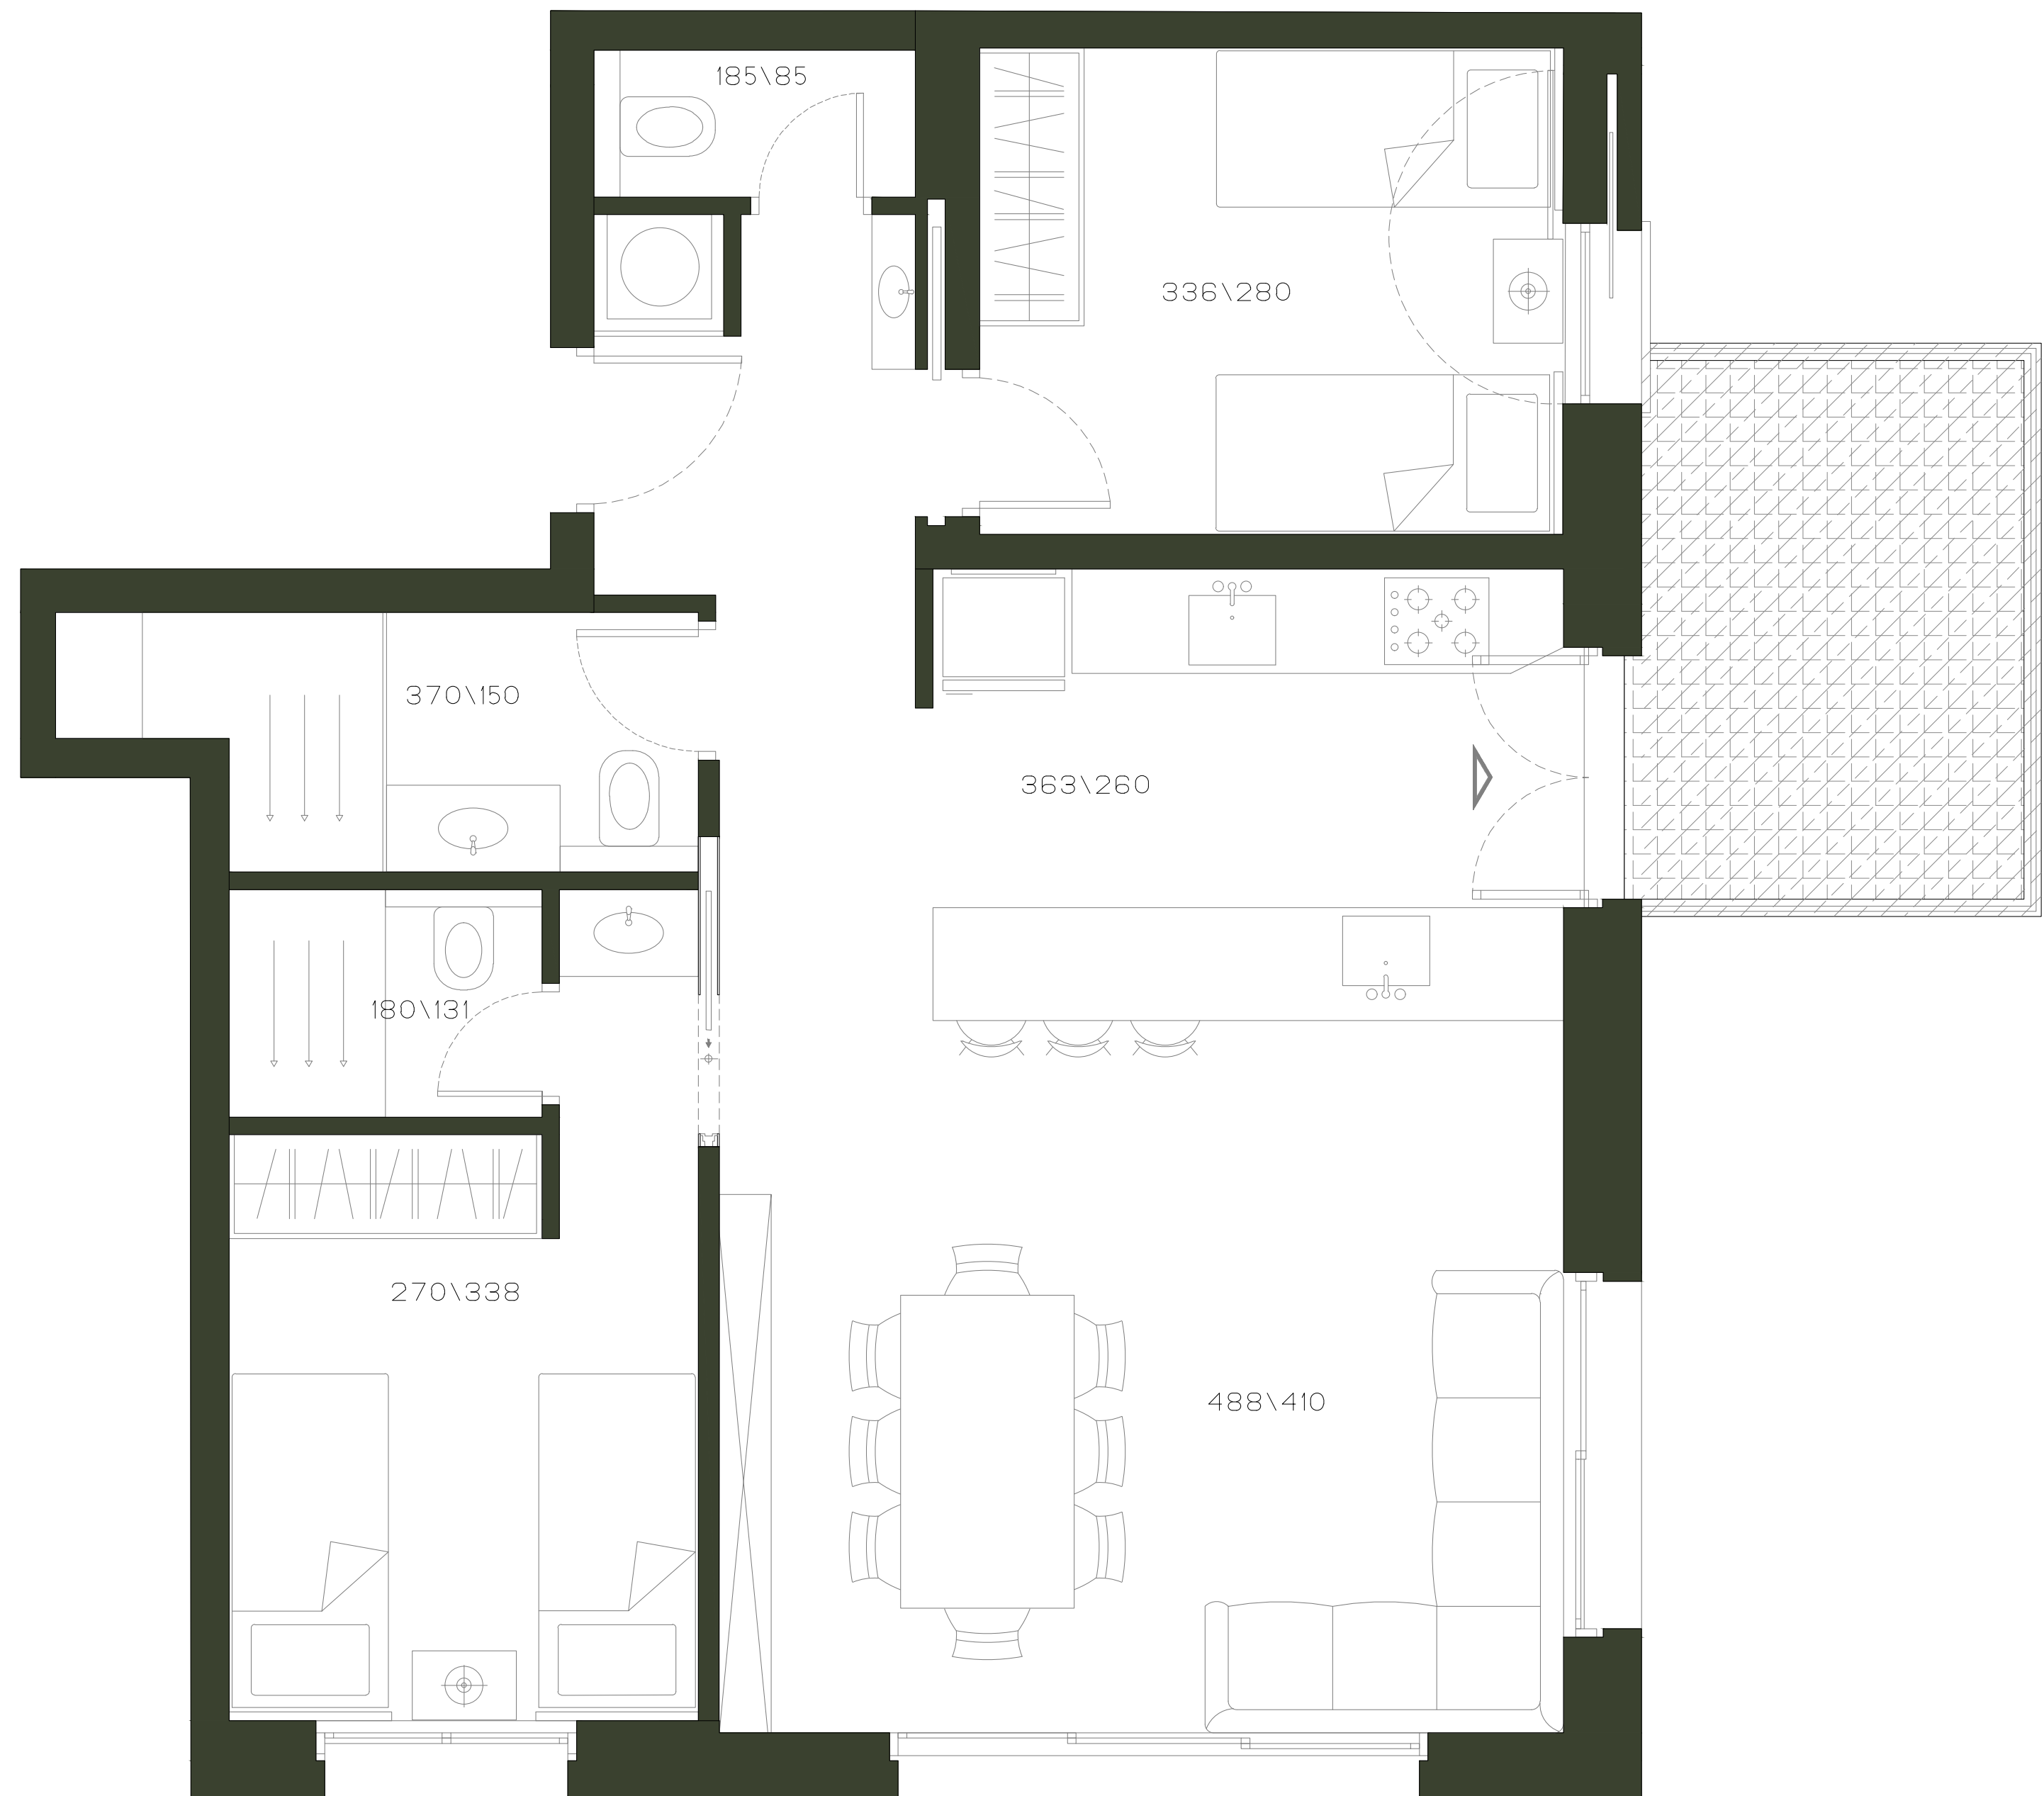

# Building 1

Type  
**G**

APARTMENT AREA: 79 sq m r

Building 1

Type

G

FLOOR 08  
ROOMS 03

APARTMENT AREA 79 sq mr  
BALCONY AREA 7.5 sq mr

DISCOVER PEACE IN ROMEMA

VARIATION ① 2 3 4

Building 1

Type

G

FLOOR 08  
ROOMS 03

APARTMENT AREA 79 sq mr  
BALCONY AREA 7.5 sq mr

DISCOVER PEACE IN ROMEMA

VARIATION 1 ② 3 4

Building 1

Type

G

FLOOR 08  
ROOMS 03

APARTMENT AREA 79 sq mr  
BALCONY AREA 7.5 sq mr

DISCOVER PEACE IN ROMEMA

VARIATION 1 2 ③ 4

Building 1

Type

G

FLOOR 08  
ROOMS 03

APARTMENT AREA 79 sq mr  
BALCONY AREA 7.5 sq mr

DISCOVER PEACE IN ROMEMA

VARIATION 1 2 3 ④