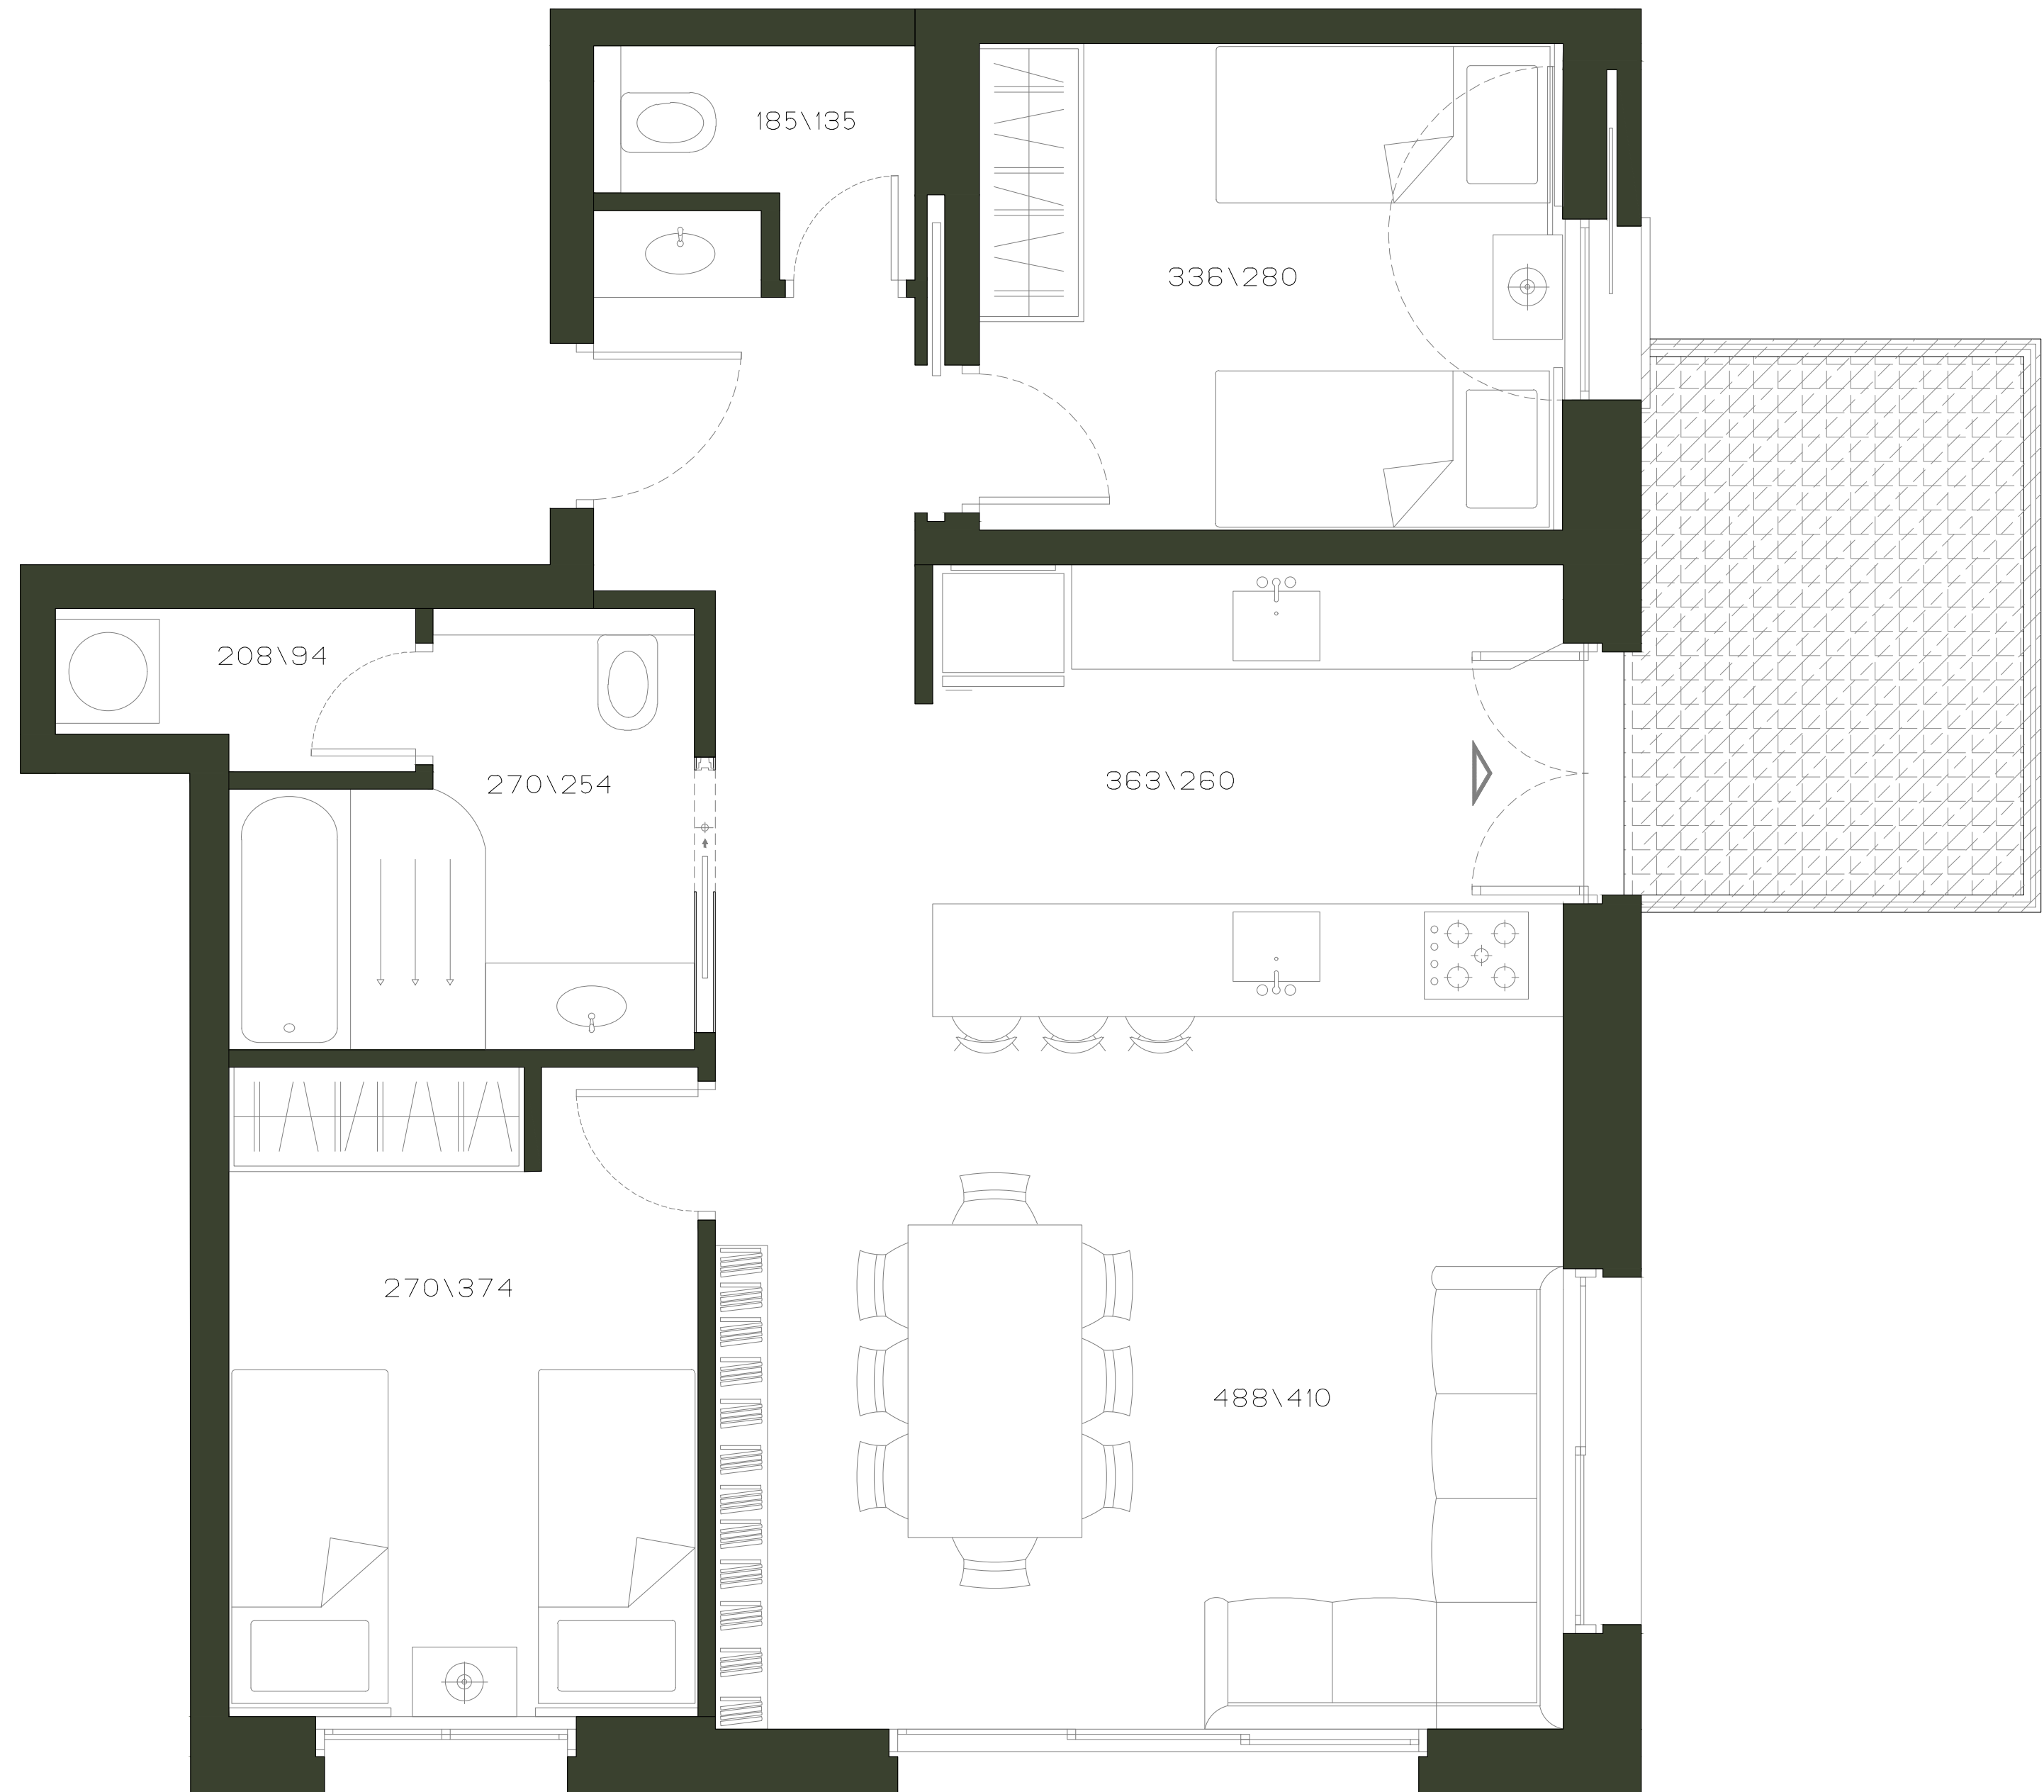

# Building 1

Type  
**G**

APARTMENT AREA: 79 sq m r

Building 1

Type

G

FLOOR 08  
ROOMS 03

APARTMENT AREA 79 sq mr  
BALCONY AREA 7.5 sq mr

DISCOVER PEACE IN ROMEMA

VARIATION ① 2 3 4

Building 1

Type

G

FLOOR 08  
ROOMS 03

APARTMENT AREA 79 sq mr  
BALCONY AREA 7.5 sq mr

DISCOVER PEACE IN ROMEMA

VARIATION 1 ② 3 4

Building 1

Type

G

FLOOR 08  
ROOMS 03

APARTMENT AREA 79 sq mr  
BALCONY AREA 7.5 sq mr

DISCOVER PEACE IN ROMEMA

VARIATION 1 2 ③ 4

Building 1

Type

G

FLOOR 08  
ROOMS 03

APARTMENT AREA 79 sq mr  
BALCONY AREA 7.5 sq mr

DISCOVER PEACE IN ROMEMA

VARIATION 1 2 3 ④