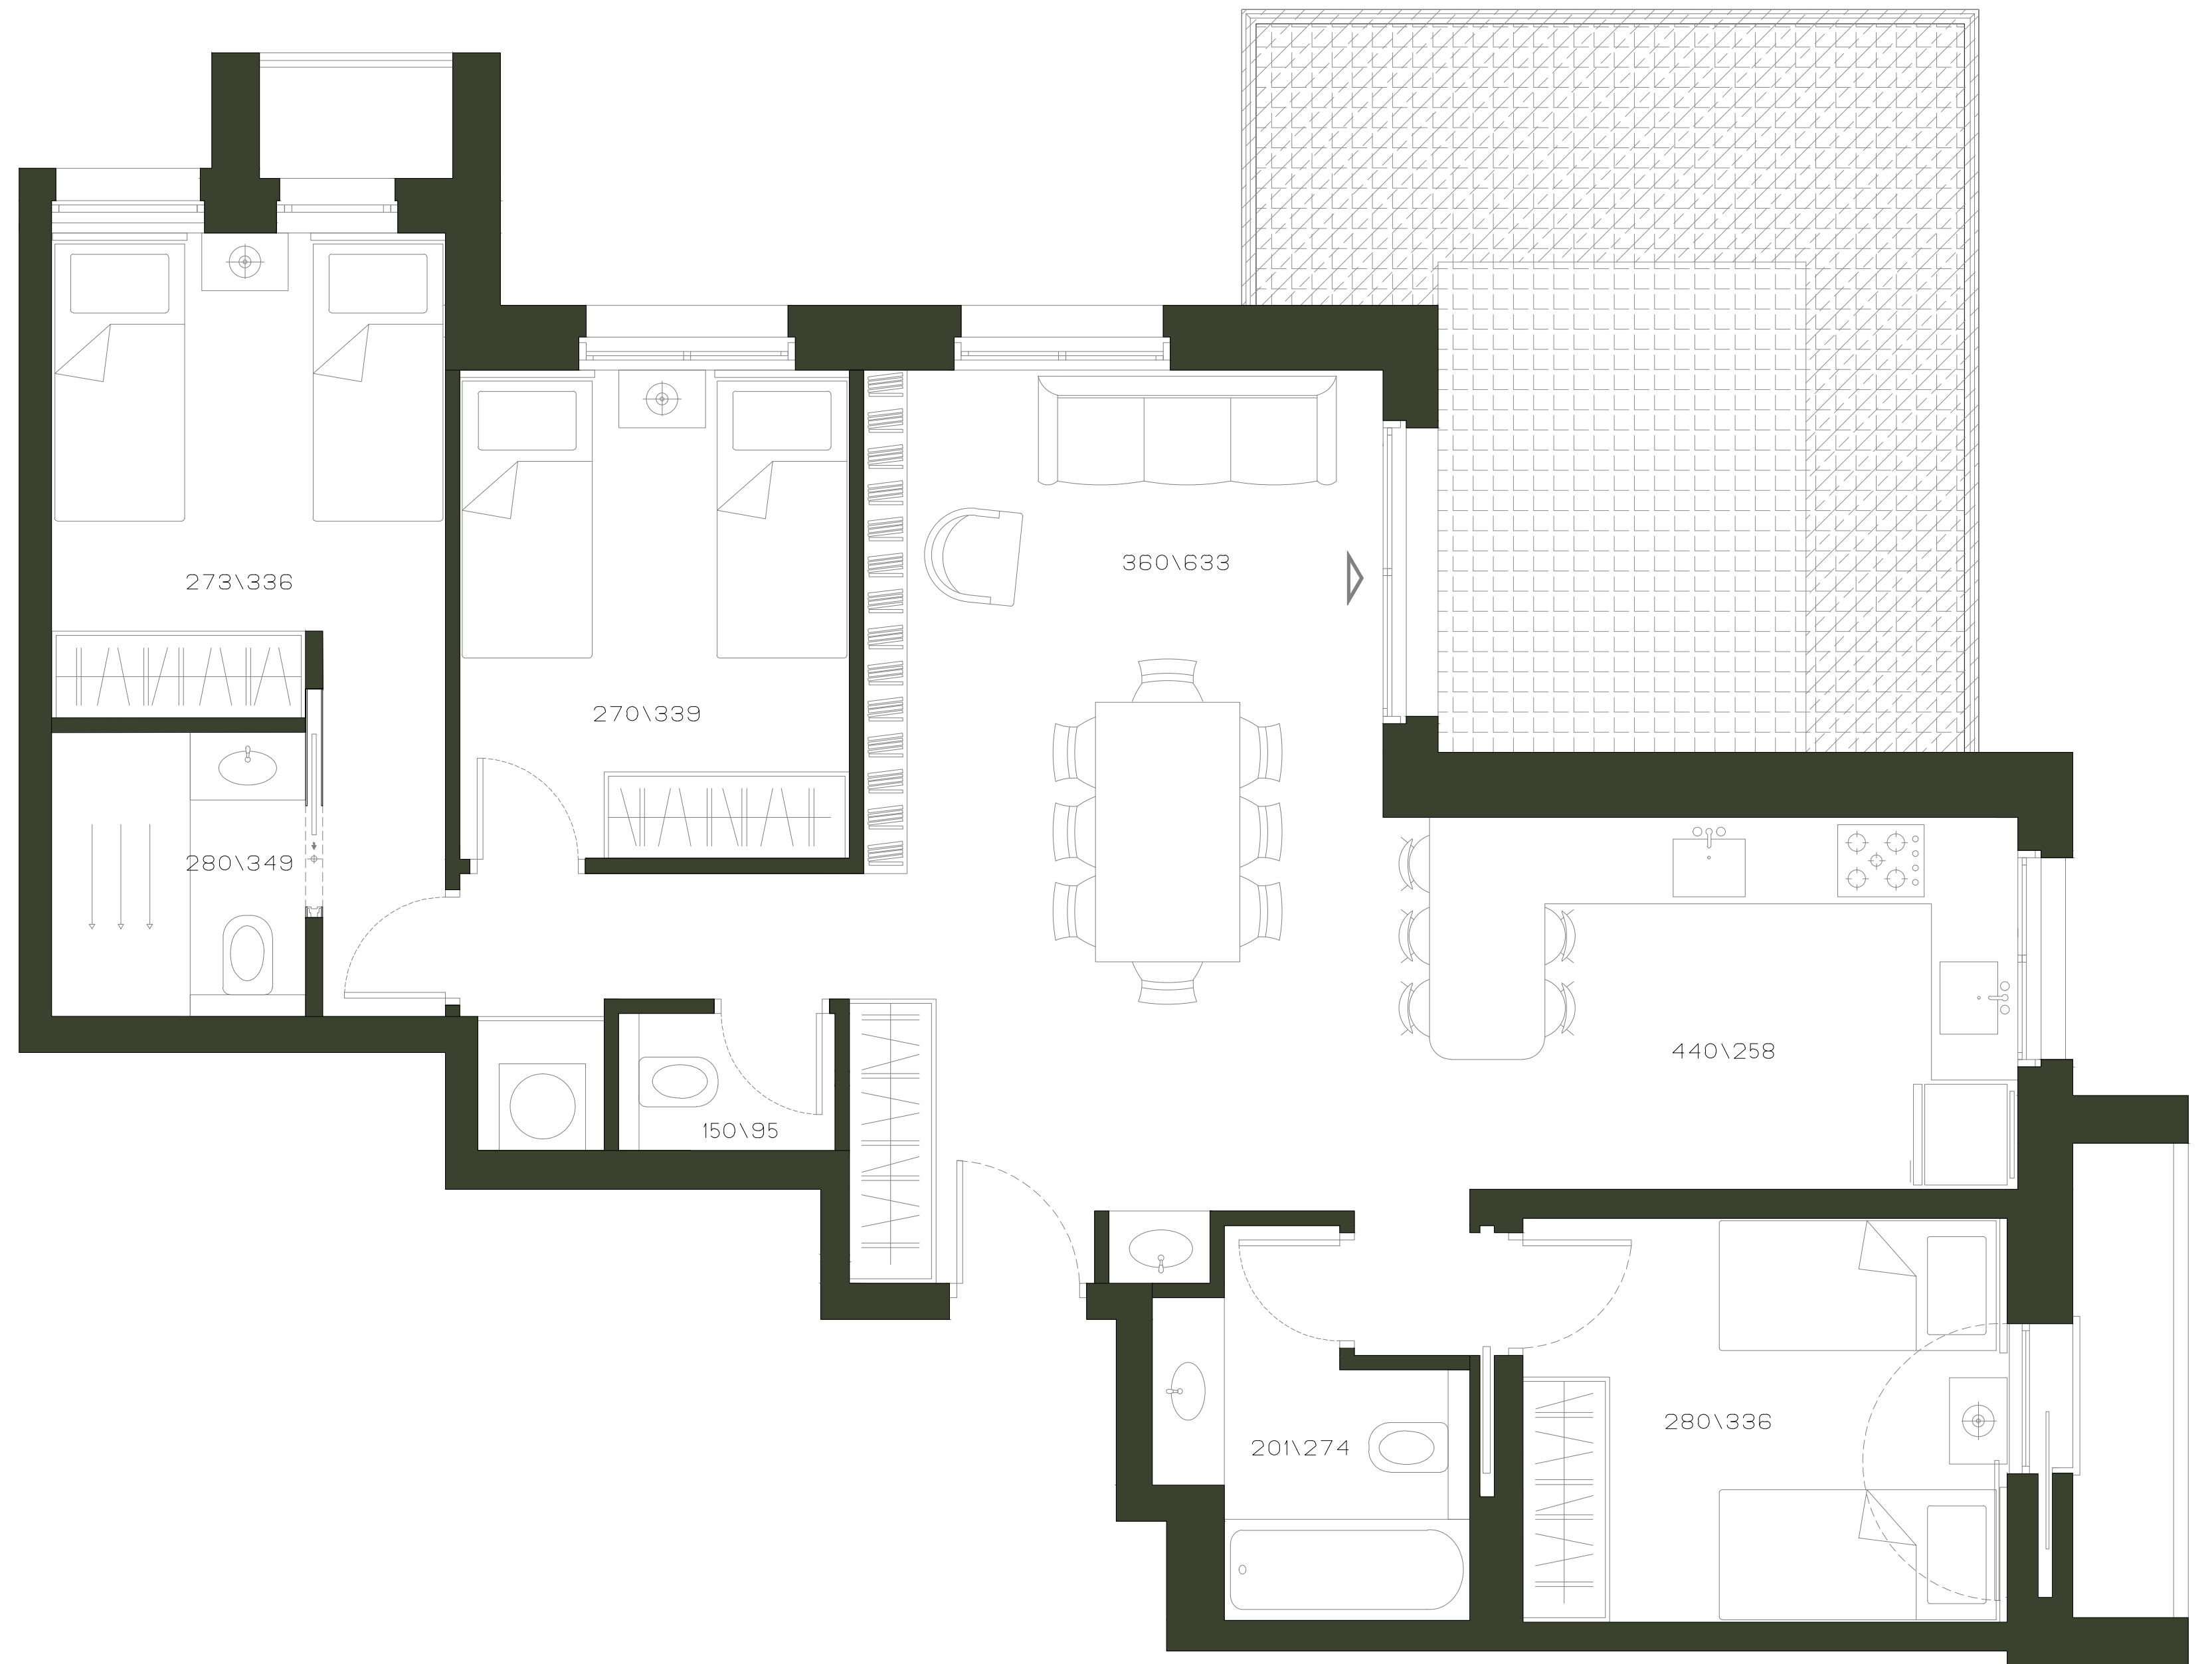

# Building 1

Type  
F

APARTMENT AREA: 95.2 sq m

Building 1

Type

F

FLOOR 08  
ROOMS 04

APARTMENT AREA 95 sq mr  
BALCONY AREA 22 sq mr

DISCOVER PEACE IN ROMEMA

VARIATION ① 2 3

Building 1

Type

F

FLOOR 08  
ROOMS 04

APARTMENT AREA 95 sq mr  
BALCONY AREA 22 sq mr

DISCOVER PEACE IN ROMEMA

Building 1

Type

F

FLOOR 08  
ROOMS 04

APARTMENT AREA 95 sq mr  
BALCONY AREA 22 sq mr

DISCOVER PEACE IN ROMEMA